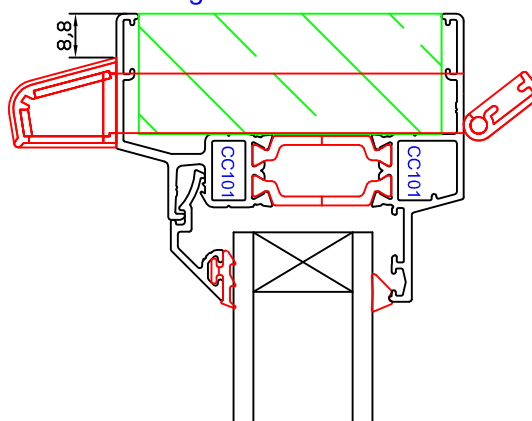

Designed opening window - two position striker for espagnolettes

Mechanical extractor

Other factor may need consideration is - Acoustic, Operation, Humidity, Aesthetic

Through frame with head extension

Through frame or sash

Slimline Slot Vent

Through frame

Through two position striker

Through glazed above glass