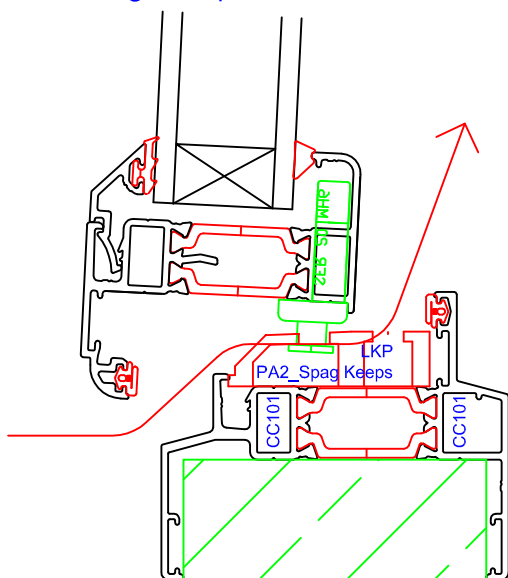

Rapid Ventilation - opening window

Background Ventilation

Trickle vent - through frame or sash , purpose designed extension to the window head, glazed into frame above glass

Airbrick - Within facade and grille on inside

Designed opening window - two position striker for espagnolettes

Mechanical extractor

Other factor may need consideration is - Acoustic, Operation, Humidity, Aesthetic

Through frame with head extension

Through frame or sash

Slimline Slot Vent

Through frame

Through two position striker

Through glazed above glass