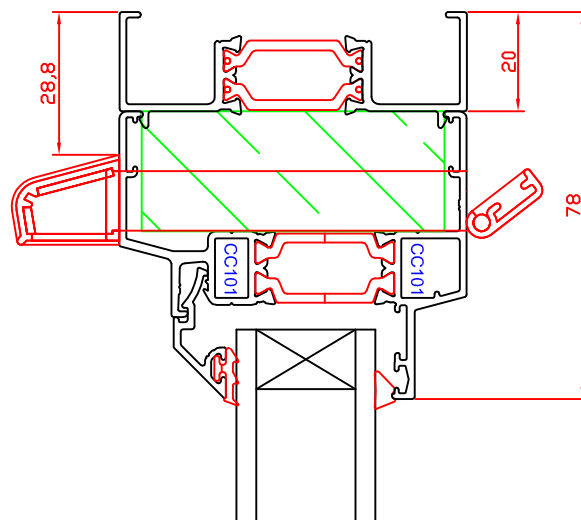

Rapid Ventilation - opening window

Background Ventilation

Trickle vent - through frame or sash , purpose designed extension to the window head, glazed into frame above glass

Airbrick - Within facade and grille on inside

Designed opening window - two position striker for espagnolettes

Mechanical extractor

Other factor may need consideration is - Acoustic, Operation, Humidity, Aesthetic

Through frame with head extension

Through frame or sash

Slimline Slot Vent

Through frame

Through two position striker

Through glazed above glass