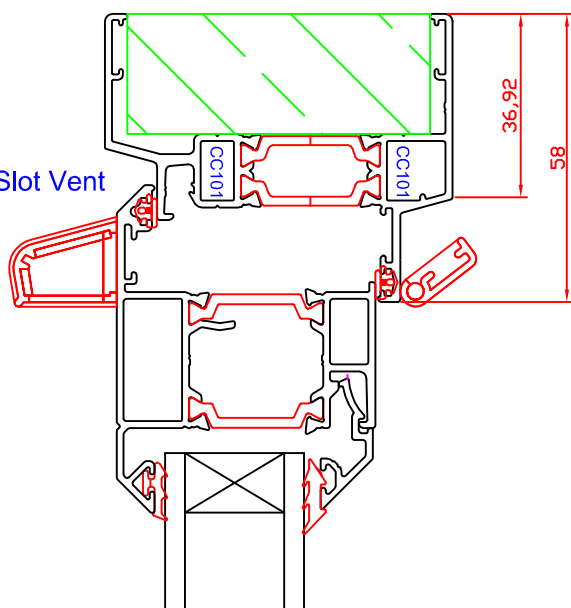

Rapid Ventilation - opening window

Background Ventilation

Trickle vent - through frame or sash , purpose designed extension to the window head, glazed into frame above glass

Airbrick - Within facade and grille on inside

Slimline Slot Vent

Through frame

Through two position striker

Through glazed above glass