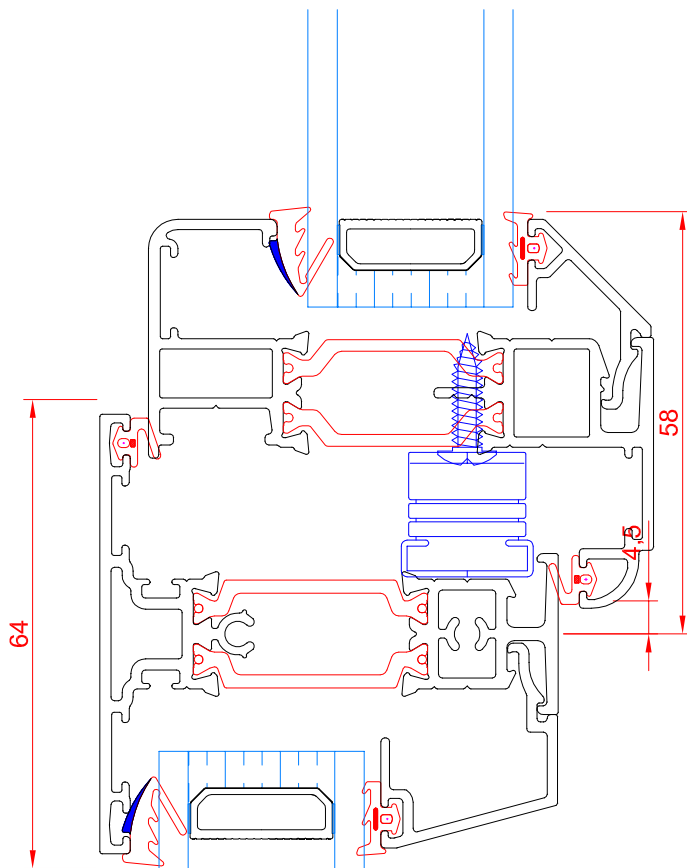

**C202 Slim Outer - C209 Vent - C213 Bead**

- C202 Outer
- C209 Ovolo ext vent
- C213 Vent bead
- C210 Fix bead
- C204 Transome

- CC301 14.8mm cleat (Outer)
- CC302 7.4mm cleat (Outer)
- CC303 9.9 cleat (Vent)
- CC304 15mm cleat (Vent)
- 694 M4x10 Socket head
- 699 M4x8 socket head
- TP3 T plate (Transome)

- PG008 Flipper
- E020 Bead gasket
- WG034 Wedge gasket
- F017 20x62 foam

- IER 400 to 1000 spag rod
- LK-P1 Keep with 4mm packer
- 17mm stack height hinge

**C204 Transome - C209 Vent - C213 V Bead - C210 fix bead**