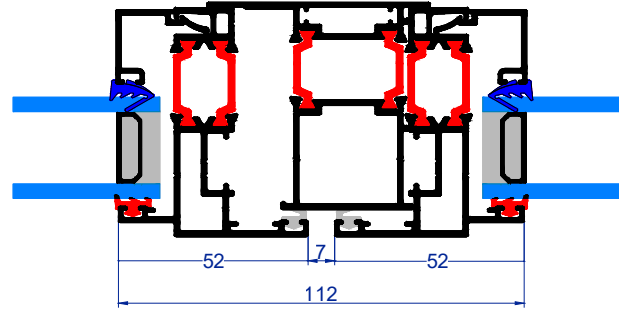

HD63 Open Out Heritage Door

Stayfix Heritage door system

- Thermal break technology for energy efficiency
- Slim heritage-style profile (steel look)
- Strong and durable Aluminium construction
- Suitable for double glazing and triple glazing
- Ideal for residential & commercial
- Compatible with modern hardware
- Design to PAS 24, (ERA lock with 4 roller + top bottom shoot bolt) locking

Double Door Adaptor

36mm Triple Glaze option
T261 - Triple Glaze bead
WT217- 1.5 Wedge Gasket
EG010 - E gasket