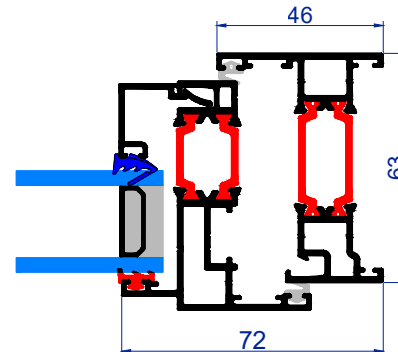

Double Door Adaptor

36mm Triple Glaze option
T261 - Triple Glaze bead
WT217- 1.5 Wedge Gasket
EG010 - E gasket