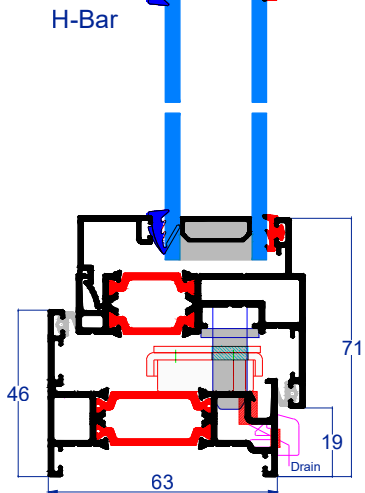

HD63 Open Out Heritage Door

Stayfix Heritage door system

- Thermal break technology for energy efficiency
- Slim heritage-style profile (steel look)
- Strong and durable Aluminium construction
- Suitable for double glazing and triple glazing
- Ideal for residential & commercial
- Compatible with modern hardware
- Design to PAS 24, (ERA lock with 4 roller + top bottom shoot bolt) locking

Double Door Adaptor

36mm Triple Glaze option
T261 - Triple Glaze bead
WT217- 1.5 Wedge Gasket
EG010 - E gasket