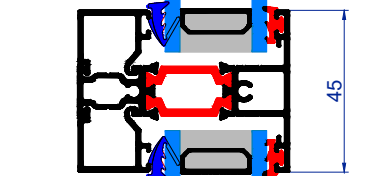

HD63 Open Out Heritage Door

Stayfix Heritage door system

- Thermal break technology for energy efficiency
- Slim heritage-style profile (steel look)
- Strong and durable Aluminium construction
- Suitable for double glazing and triple glazing
- Ideal for residential & commercial
- Compatible with modern hardware
- Design to PAS 24, (ERA lock with 4 roller + top bottom shoot bolt) locking

Double Door Adaptor

36mm Triple Glaze option
T261 - Triple Glaze bead
WT217- 1.5 Wedge Gasket
EG010 - E gasket