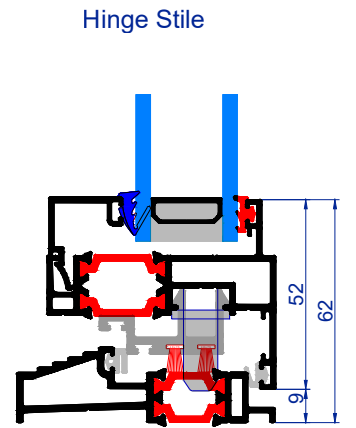

HD63 Open Out Heritage Door

Stayfix Heritage door system

- Thermal break technology for energy efficiency
- Slim heritage-style profile (steel look)
- Strong and durable Aluminium construction
- Suitable for double glazing and triple glazing
- Ideal for residential & commercial
- Compatible with modern hardware
- Design to PAS 24, (ERA lock with 4 roller + top bottom shoot bolt) locking

Double Door Adaptor

36mm Triple Glaze option
T261 - Triple Glaze bead
WT217- 1.5 Wedge Gasket
EG010 - E gasket