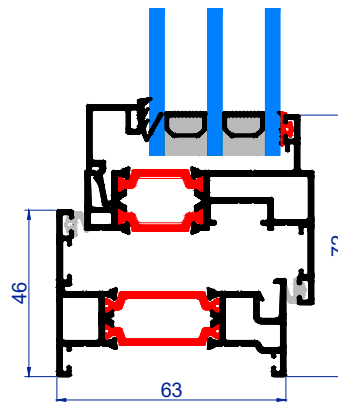

HD63 Open Out Heritage Door

Stayfix Heritage door system

- Thermal break technology for energy efficiency
- Slim heritage-style profile (steel look)
- Strong and durable Aluminium construction
- Suitable for double glazing and triple glazing
- Ideal for residential & commercial
- Compatible with modern hardware
- Design to PAS 24, (ERA lock with 4 roller + top bottom shoot bolt) locking

Double Door Adaptor

36mm Triple Glaze option
T261 - Triple Glaze bead
WT217- 1.5 Wedge Gasket
EG010 - E gasket