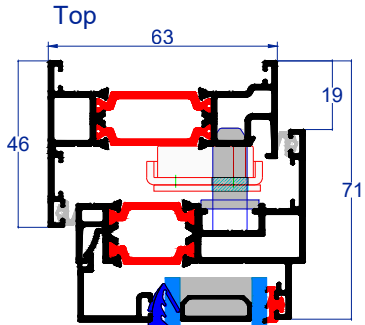

HD63 Open Out Heritage Door

Stayfix Heritage door system

- Thermal break technology for energy efficiency
- Slim heritage-style profile (steel look)
- Strong and durable Aluminium construction
- Suitable for double glazing and triple glazing
- Ideal for residential & commercial
- Compatible with modern hardware
- Design to PAS 24, (ERA lock with 4 roller + top bottom shoot bolt) locking

Double Door Adaptor

36mm Triple Glaze option
T261 - Triple Glaze bead
WT217- 1.5 Wedge Gasket
EG010 - E gasket