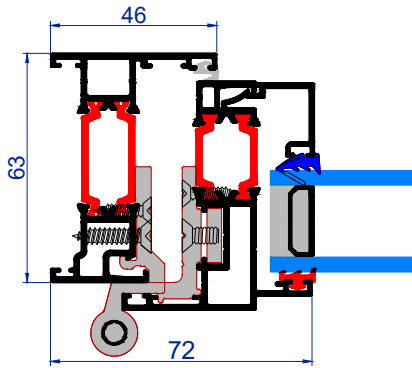

HD63 Open Out Heritage Door

Stayfix Heritage door system

- Thermal break technology for energy efficiency
- Slim heritage-style profile (steel look)
- Strong and durable Aluminium construction
- Suitable for double glazing and triple glazing
- Ideal for residential & commercial
- Compatible with modern hardware
- Design to PAS 24, (ERA lock with 4 roller + top bottom shoot bolt) locking

Double Door Adaptor

36mm Triple Glaze option
T261 - Triple Glaze bead
WT217- 1.5 Wedge Gasket
EG010 - E gasket