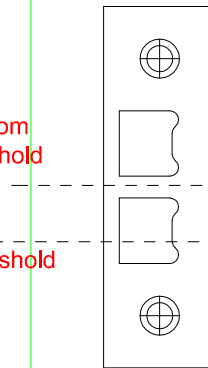

STAYFIX

Double Ramp Low Threshold With Packer

Open In - Double Ramp Threshold

Master Side/Opposite Adaptor

Open Out - Double Ramp Threshold

13mm offset from center of threshold

Center line of threshold

Slave Side/Adaptor Side

PA006

PA1_9mm Connector for Low Threshold

PWT001 - Double Ramp WT Packer