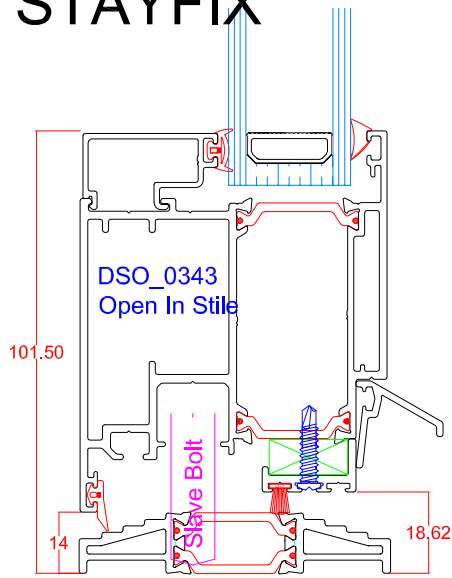

STAYFIX

Double Ramp Low Threshold With Packer

Open In - Double Ramp Threshold

Master Side/Opposite Adaptor

Open Out - Double Ramp Threshold

13mm offset from center of threshold

Center line of threshold

Slave Side/Adaptor Side

PA006

PA1_9mm Connector for Low Threshold

PWT001 - Double Ramp WT Packer