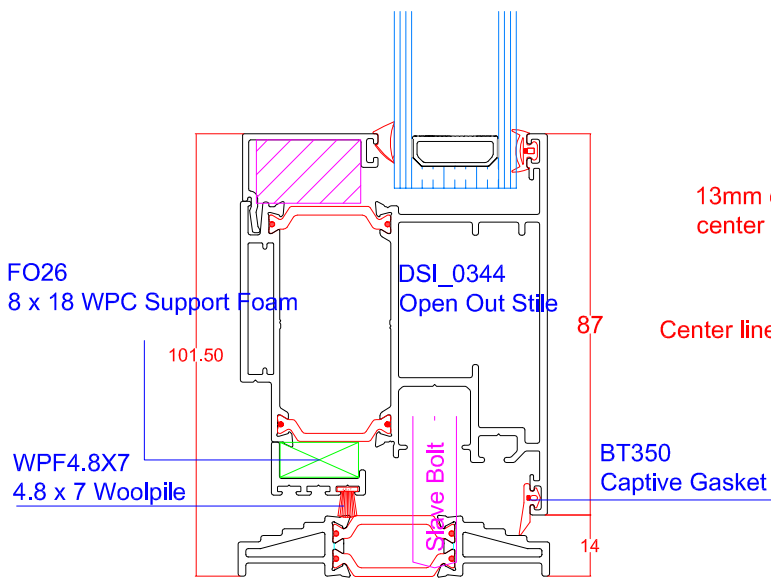

STAYFIX

Double Ramp Low Threshold With Packer

Open In - Double Ramp Threshold

Master Side/Opposite Adaptor

Open Out - Double Ramp Threshold

13mm offset from center of threshold

Center line of threshold

Slave Side/Adaptor Side

PA006

PA1_9mm Connector for Low Threshold

PWT001 - Double Ramp WT Packer