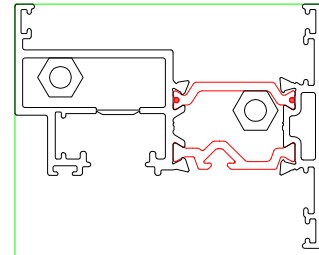

STAYFIX

Double Ramp Low Threshold With Packer

Open In - Double Ramp Threshold

Master Side/Opposite Adaptor

Open Out - Double Ramp Threshold

13mm offset from center of threshold

Center line of threshold

Slave Side/Adaptor Side

PA006

PA1_9mm Connector for Low Threshold

PWT001 - Double Ramp WT Packer