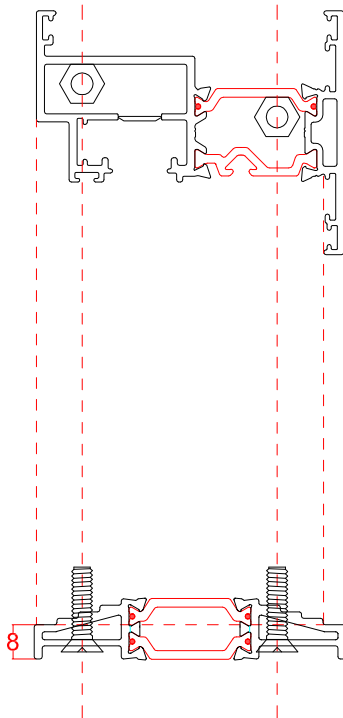

STAYFIX

Double Ramp Low Threshold With Packer

Open In - Double Ramp Threshold

Master Side/Opposite Adaptor

Open Out - Double Ramp Threshold

13mm offset from center of threshold

Center line of threshold

Slave Side/Adaptor Side

PA006

PA1_9mm Connector for Low Threshold

PWT001 - Double Ramp WT Packer