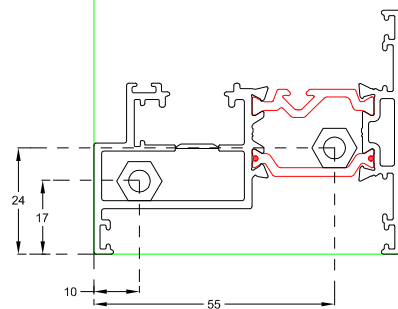

STAYFIX

Double Ramp Low Threshold With Packer

Open In - Double Ramp Threshold

Master Side/Opposite Adaptor

Open Out - Double Ramp Threshold

13mm offset from center of threshold

Center line of threshold

Slave Side/Adaptor Side

PA006

PA1_9mm Connector for Low Threshold

PWT001 - Double Ramp WT Packer