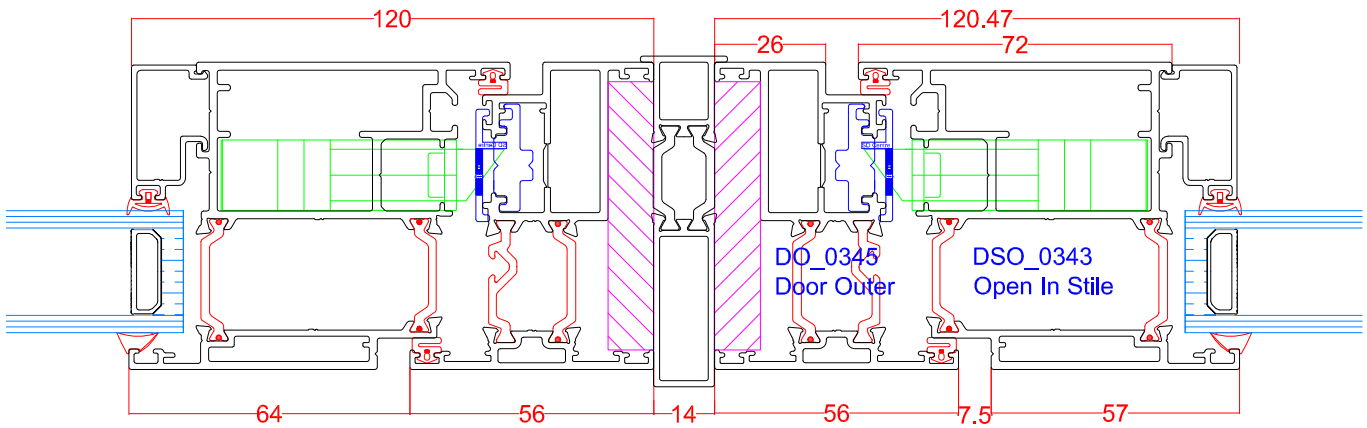

## Concealed Coupling Bar

Door to Window

## 14mm Coupling Bar

Door to Door

Door to Window