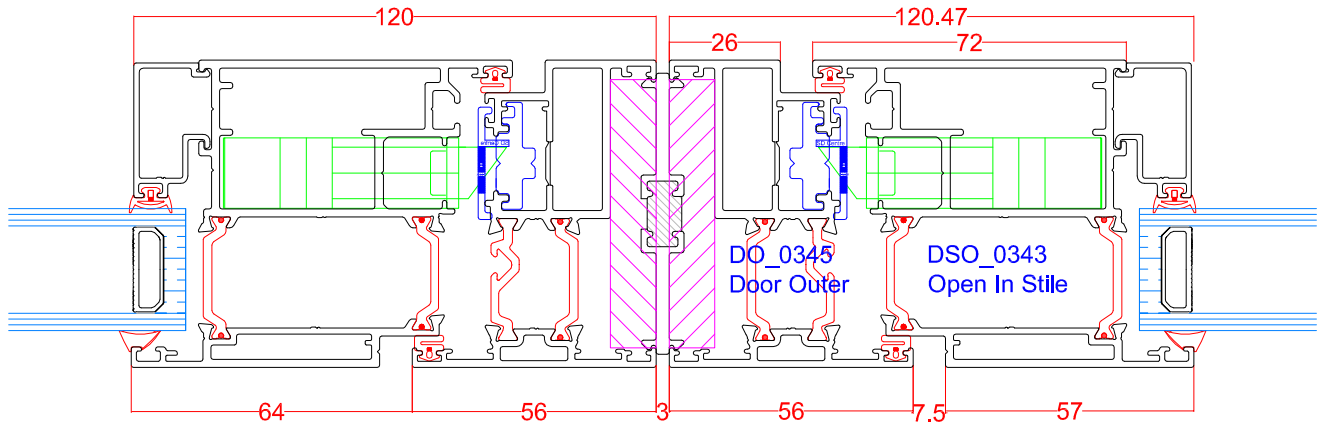

STAYFIX

Door to Door

Concealed Coupling Bar

Door to Window

14mm Coupling Bar

Door to Door

Door to Window