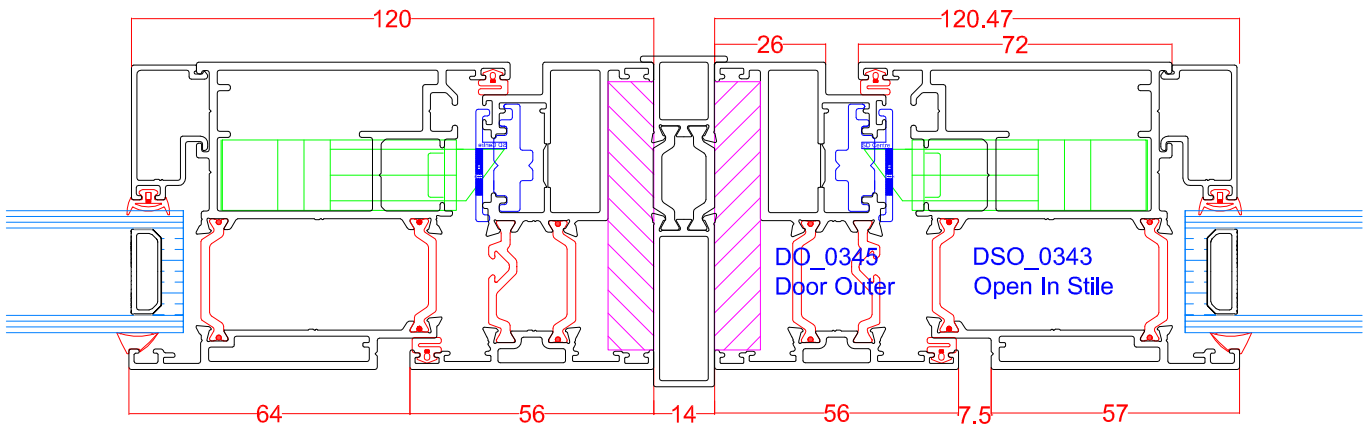

STAYFIX

Door to Door

Concealed Coupling Bar

Door to Window

14mm Coupling Bar

Door to Door

Door to Window