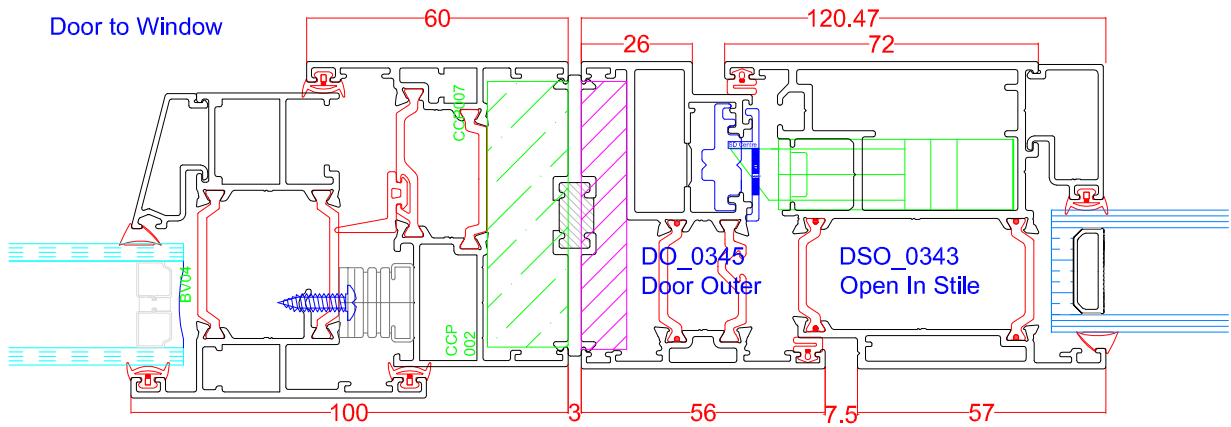

STAYFIX

Door to Door

Concealed Coupling Bar

Door to Window

14mm Coupling Bar

Door to Door

Door to Window