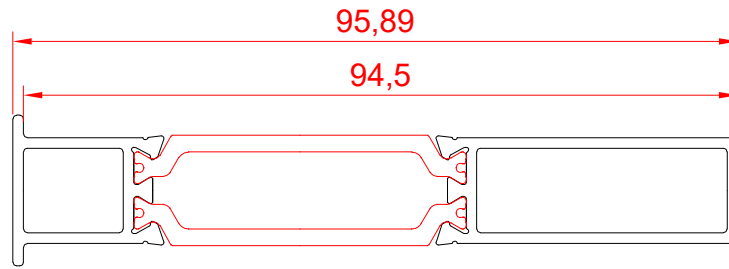

WC14 - Coupling Bar

WC96 - Coupling Bar

WC-C - Concelled Coupling Bar

70mm Direct fix add on

62mm Direct fix add on