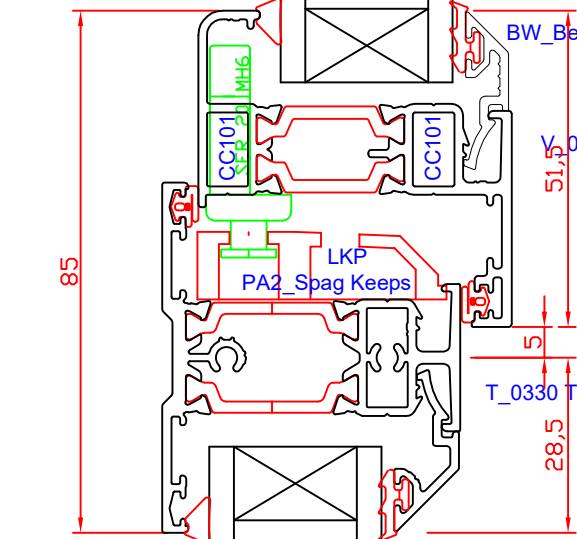

F-G001
2/3mm TW023 Tear Off Wedge Gasket

BT232
E Flat Bead Gasket

BW_Bead

V_0337 Flat Vent

LKP
PA2_Spag Keeps

T_0330 Transome

Odd Leg to Flat Vent External Glaze

O_0338 Odd Leg to V_0337 Flat Vent