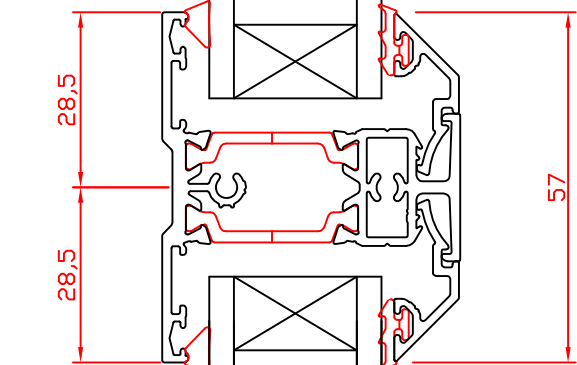

F-G001
2/3mm TW023 Tear Off Wedge Gasket

BT232
E Flat Bead Gasket

BW_Bead

V_0337 Flat Vent

LKP
PA2_Spag Keeps

T_0330 Transome

Odd Leg to Flat Vent External Glaze

O_0338 Odd Leg to V_0337 Flat Vent