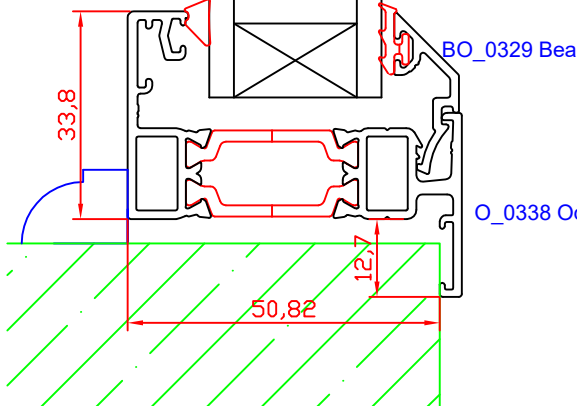

F-G001
2/3mm TW023 Tear Off Wedge Gasket

BT232
E Flat Bead Gasket

BW_Bead

V_0337 Flat Vent

LKP
PA2_Spag Keeps

T_0330 Transome

Odd Leg to Flat Vent External Glaze

O_0338 Odd Leg to V_0337 Flat Vent