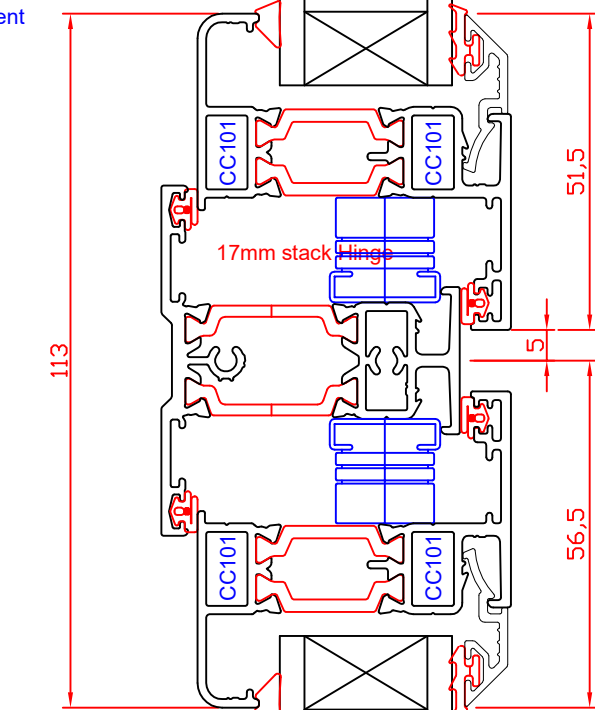

F-G001
2/3mm TW023 Tear Off Wedge Gasket

BT232
E Flat Bead Gasket

BW_Bead

V_0337 Flat Vent

LKP
PA2_Spag Keeps

T_0330 Transome

Odd Leg to Flat Vent External Glaze

O_0338 Odd Leg to V_0337 Flat Vent