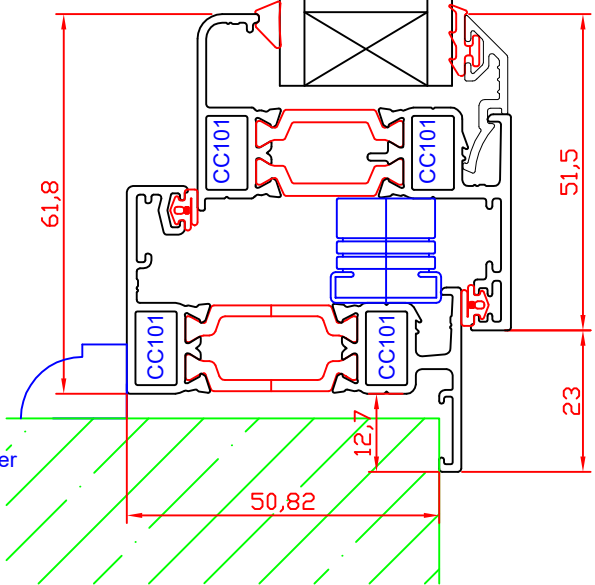

F-G001
2/3mm TW023 Tear Off Wedge Gasket

BT232
E Flat Bead Gasket

BW_Bead

V_0337 Flat Vent

LKP
PA2_Spag Keeps

T_0330 Transome

Odd Leg to Flat Vent External Glaze

O_0338 Odd Leg to V_0337 Flat Vent