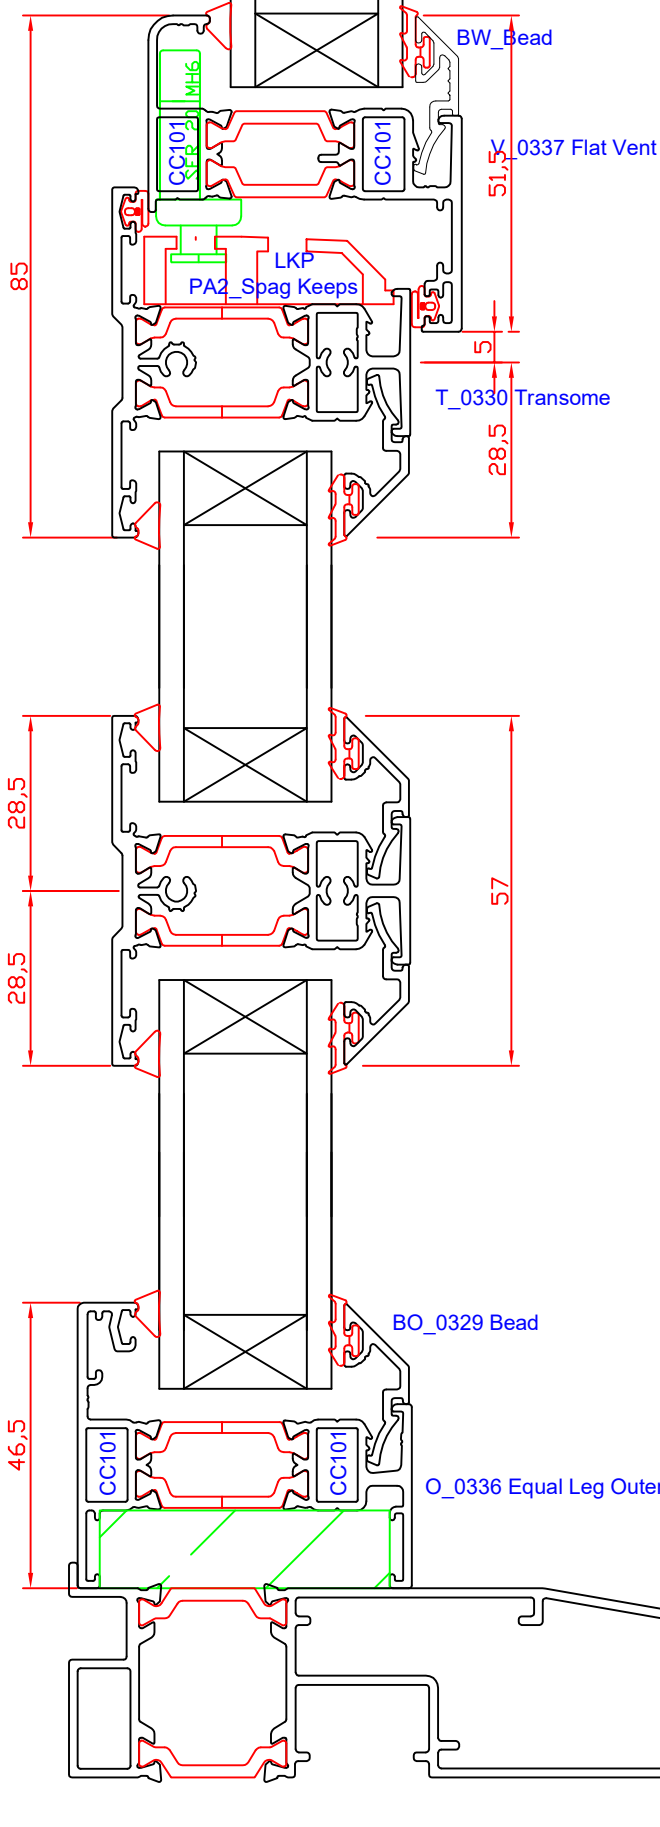

F-G001

2/3mm TW023 Tear Off Wedge Gasket

BT232

E Flat Bead Gasket

## Equal Leg to Flat Vent External Glaze