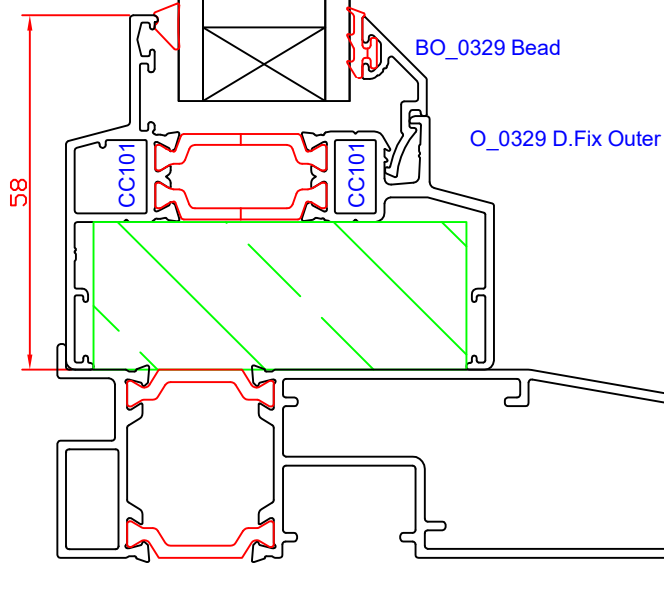

PG001

2/3mm TW023 Tear Off Wedge Gasket

BT232

E Flat Bead Gasket

BW_Bead

0337 Flat Vent

D.Fix to Flat Vent External Glaze

O_0329 D.Fix to V_0337 Flat Vent