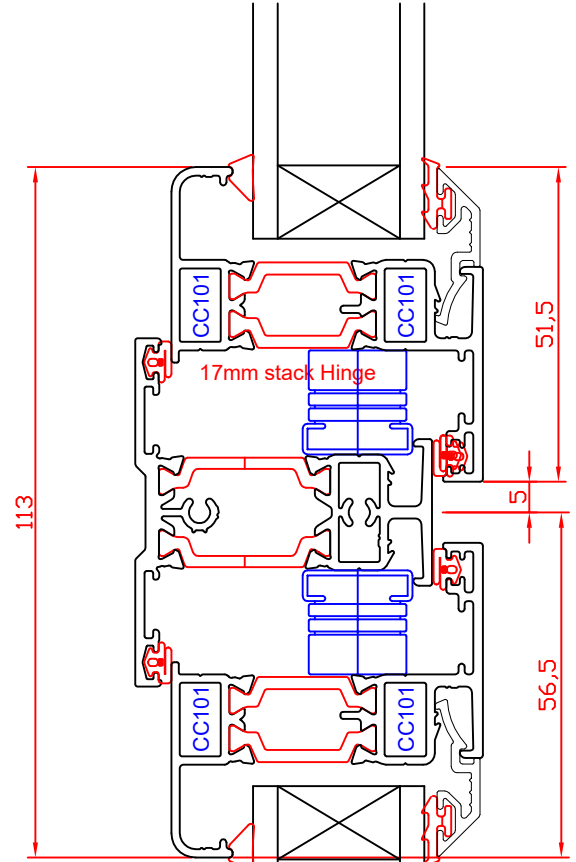

PG001

2/3mm TW023 Tear Off Wedge Gasket

BT232

E Flat Bead Gasket

BW_Bead

0337 Flat Vent

D.Fix to Flat Vent External Glaze

O_0329 D.Fix to V_0337 Flat Vent