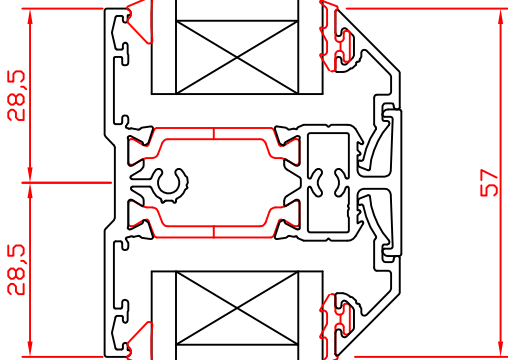

PG001

2/3mm TW023 Tear Off Wedge Gasket

BT232

E Flat Bead Gasket

BW_Bead

0337 Flat Vent

D.Fix to Flat Vent External Glaze

O_0329 D.Fix to V_0337 Flat Vent