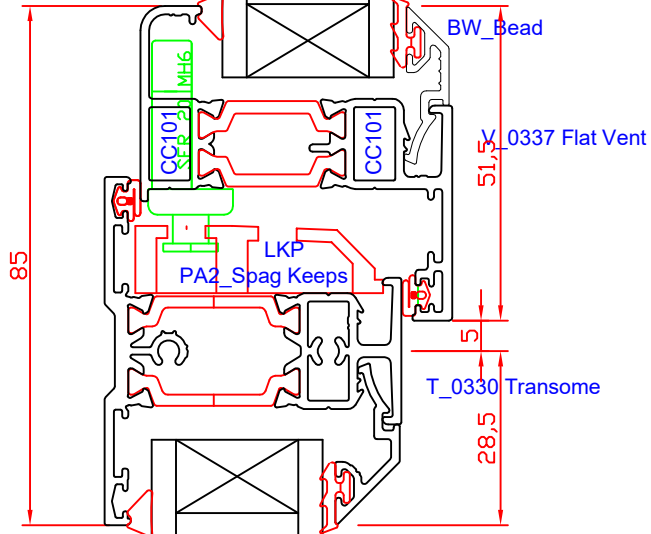

PG001

2/3mm TW023 Tear Off Wedge Gasket

BT232

E Flat Bead Gasket

BW_Bead

0337 Flat Vent

D.Fix to Flat Vent External Glaze

O_0329 D.Fix to V_0337 Flat Vent