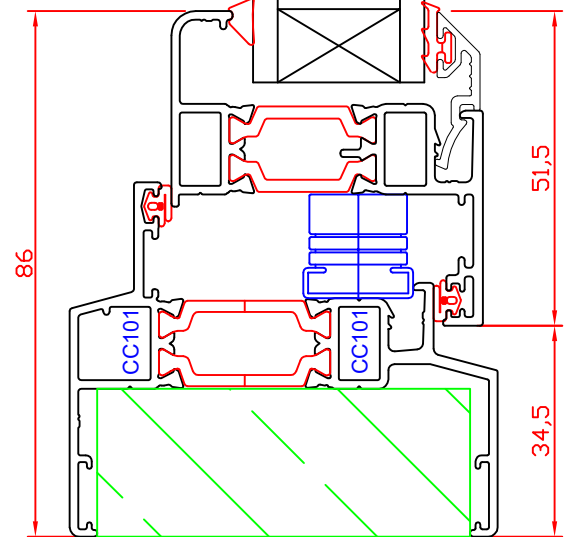

PG001

2/3mm TW023 Tear Off Wedge Gasket

BT232

E Flat Bead Gasket

BW_Bead

0337 Flat Vent

D.Fix to Flat Vent External Glaze

O_0329 D.Fix to V_0337 Flat Vent