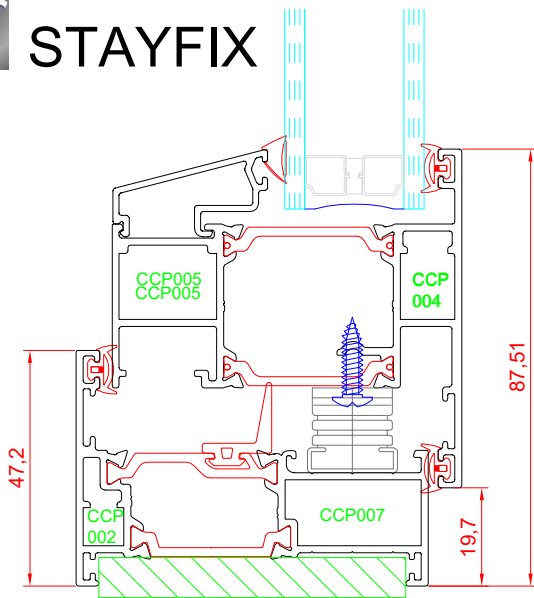

STAYFIX

Slim outer_Open out internal glazed

-  O005 Slim Outer
-  T001 Transom
-  V005 Internal Vent
-  BO01 Fix Glass Bead
-  BV04 Vent Bead
-  BV02 Vent Bead (Square)
-  FO08 8 x 62 Foam
-  PG001 Wedge Gasket
-  PG007 Bubble Gasket
-  CHE10 Cheveron
-  CHE-T Transom Cheveron
-  CCP001 23mm cleat - Outer
-  CCP002 7mm cleat Outer
-  CCP004 10mm cleat - Vent
-  CCP005 18mm cleat - Vent
-  TPP 23 x 55 Transom Plate
-  IER250 Inline ESP Rod 250mm
-  IER400 Inline ESP Rod 400mm
-  IER600 Inline ESP Rod 600mm
-  IER800 Inline ESP Rod 800mm
-  IER1000 Inline ESP Rod 1000mm
-  LK-P1 PA_Espag keep
-  TSB1 Stallion Shoot Bolt For Int. 300 - 400
-  TSB2 Stallion Shoot Bolt For Int. 400 to 540
-  TSB3 Stallion Shoot Bolt For Int. 540 to 820
-  TSB4 Stallion Shoot Bolt For Int. 820 to 1300
-  TSB5 Stallion Shoot Bolt For Int. 1300 to 1750
-  LK-P2 PA_Trojan Keep
-  LK-P3 PA_Trojan Shootbolt keep
-  Top or side hunge hinge
-  Handle

-  4.2 x 16 Shallow Pan head (Hinge)
-  3.9 x 12 CSK (Transome)
-  3.9 x 38 CSK (Transome)
-  4.2 x 20 CSK
-  4.2 x 25 CSK
-  M4 x 20 CSK

-  RB 12 x 40 Run Up Block
-  SS003 Glass Security Clip
-  PA004 Hinge Protector

Ancilliary Item

Cill , Coupling Bar , Square Post , Bay Post , Add on , Drip , Vantilation, Drain cover , Glass Packer