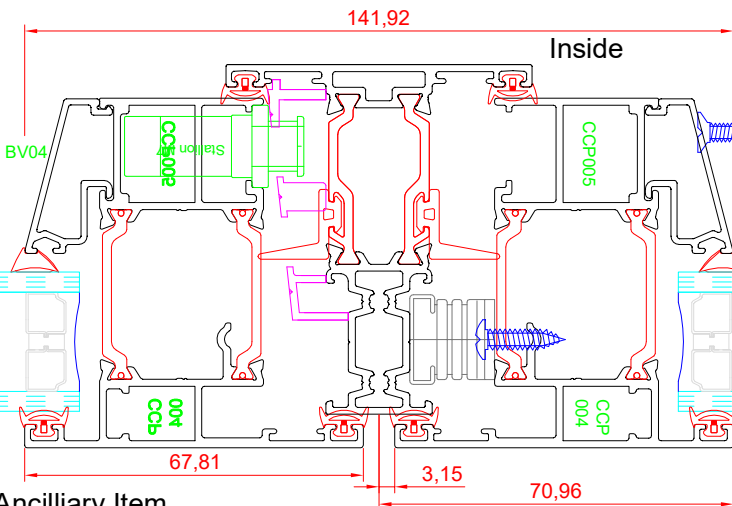

STAYFIX

Slim outer_Open out internal glazed

-  O005 Slim Outer
-  T001 Transom
-  V005 Internal Vent
-  BO01 Fix Glass Bead
-  BV04 Vent Bead
-  BV02 Vent Bead (Square)
-  FO08 8 x 62 Foam
-  PG001 Wedge Gasket
-  PG007 Bubble Gasket
-  CHE10 Cheveron
-  CHE-T Transom Cheveron
-  CCP001 23mm cleat - Outer
-  CCP002 7mm cleat Outer
-  CCP004 10mm cleat - Vent
-  CCP005 18mm cleat - Vent
-  TPP 23 x 55 Transom Plate
-  IER250 Inline ESP Rod 250mm
-  IER400 Inline ESP Rod 400mm
-  IER600 Inline ESP Rod 600mm
-  IER800 Inline ESP Rod 800mm
-  IER1000 Inline ESP Rod 1000mm
-  LK-P1 PA_Espag keep
-  TSB1 Stallion Shoot Bolt For Int. 300 - 400
-  TSB2 Stallion Shoot Bolt For Int. 400 to 540
-  TSB3 Stallion Shoot Bolt For Int. 540 to 820
-  TSB4 Stallion Shoot Bolt For Int. 820 to 1300
-  TSB5 Stallion Shoot Bolt For Int. 1300 to 1750
-  LK-P2 PA_Trojan Keep
-  LK-P3 PA_Trojan Shootbolt keep
-  Top or side hunge hinge
-  Handle

-  4.2 x 16 Shallow Pan head (Hinge)
-  3.9 x 12 CSK (Transome)
-  3.9 x 38 CSK (Transome)
-  4.2 x 20 CSK
-  4.2 x 25 CSK
-  M4 x 20 CSK

-  RB 12 x 40 Run Up Block
-  SS003 Glass Security Clip
-  PA004 Hinge Protector

Ancilliary Item

Cill , Coupling Bar , Square Post , Bay Post , Add on , Drip , Vantilation, Drain cover , Glass Packer