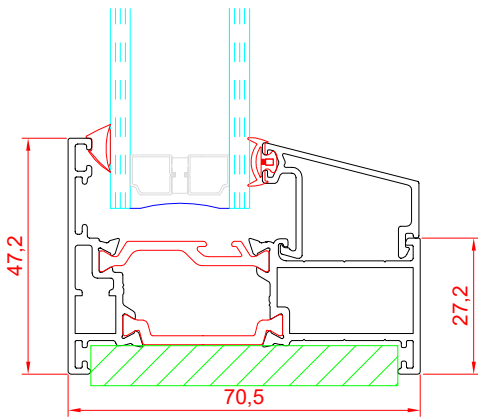

STAYFIX

Slim outer_Open out internal glazed

-  O005 Slim Outer
-  T001 Transom
-  V005 Internal Vent
-  BO01 Fix Glass Bead
-  BV04 Vent Bead
-  BV02 Vent Bead (Square)
-  FO08 8 x 62 Foam
-  PG001 Wedge Gasket
-  PG007 Bubble Gasket
-  CHE10 Cheveron
-  CHE-T Transom Cheveron
-  CCP001 23mm cleat - Outer
-  CCP002 7mm cleat Outer
-  CCP004 10mm cleat - Vent
-  CCP005 18mm cleat - Vent
-  TPP 23 x 55 Transom Plate
-  IER250 Inline ESP Rod 250mm
-  IER400 Inline ESP Rod 400mm
-  IER600 Inline ESP Rod 600mm
-  IER800 Inline ESP Rod 800mm
-  IER1000 Inline ESP Rod 1000mm
-  LK-P1 PA_Espag keep
-  TSB1 Stallion Shoot Bolt For Int. 300 - 400
-  TSB2 Stallion Shoot Bolt For Int. 400 to 540
-  TSB3 Stallion Shoot Bolt For Int. 540 to 820
-  TSB4 Stallion Shoot Bolt For Int. 820 to 1300
-  TSB5 Stallion Shoot Bolt For Int. 1300 to 1750
-  LK-P2 PA_Trojan Keep
-  LK-P3 PA_Trojan Shootbolt keep
-  Top or side hunge hinge
-  Handle

-  4.2 x 16 Shallow Pan head (Hinge)
-  3.9 x 12 CSK (Transome)
-  3.9 x 38 CSK (Transome)
-  4.2 x 20 CSK
-  4.2 x 25 CSK
-  M4 x 20 CSK

-  RB 12 x 40 Run Up Block
-  SS003 Glass Security Clip
-  PA004 Hinge Protector