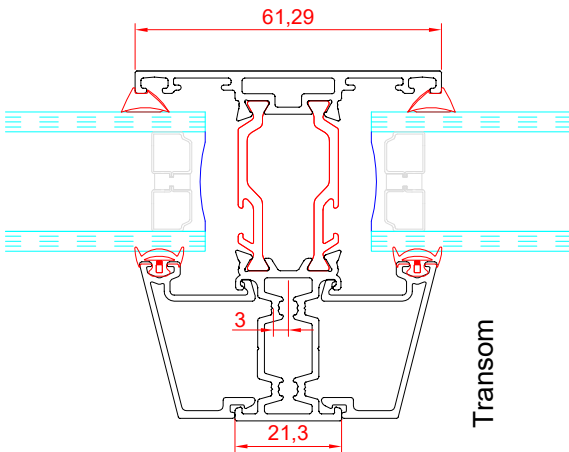

STAYFIX

Slim outer_Open out internal glazed

-  O005 Slim Outer
-  T001 Transom
-  V005 Internal Vent
-  BO01 Fix Glass Bead
-  BV04 Vent Bead
-  BV02 Vent Bead (Square)
-  FO08 8 x 62 Foam
-  PG001 Wedge Gasket
-  PG007 Bubble Gasket
-  CHE10 Cheveron
-  CHE-T Transom Cheveron
-  CCP001 23mm cleat - Outer
-  CCP002 7mm cleat Outer
-  CCP004 10mm cleat - Vent
-  CCP005 18mm cleat - Vent
-  TPP 23 x 55 Transom Plate
-  IER250 Inline ESP Rod 250mm
-  IER400 Inline ESP Rod 400mm
-  IER600 Inline ESP Rod 600mm
-  IER800 Inline ESP Rod 800mm
-  IER1000 Inline ESP Rod 1000mm
-  LK-P1 PA_Espag keep
-  TSB1 Stallion Shoot Bolt For Int. 300 - 400
-  TSB2 Stallion Shoot Bolt For Int. 400 to 540
-  TSB3 Stallion Shoot Bolt For Int. 540 to 820
-  TSB4 Stallion Shoot Bolt For Int. 820 to 1300
-  TSB5 Stallion Shoot Bolt For Int. 1300 to 1750
-  LK-P2 PA_Trojan Keep
-  LK-P3 PA_Trojan Shootbolt keep
-  Top or side hunge hinge
-  Handle

-  4.2 x 16 Shallow Pan head (Hinge)
-  3.9 x 12 CSK (Transome)
-  3.9 x 38 CSK (Transome)
-  4.2 x 20 CSK
-  4.2 x 25 CSK
-  M4 x 20 CSK

-  RB 12 x 40 Run Up Block
-  SS003 Glass Security Clip
-  PA004 Hinge Protector