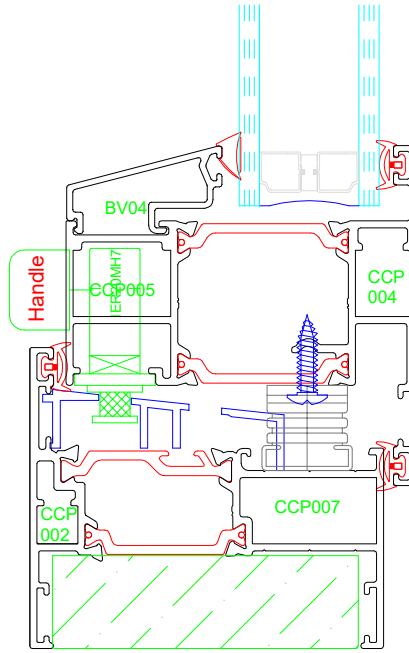

# STAYFIX

LK-P1 PA1\_Espag keep

IER 250,400,600,800,1000  
Inline ESP Rod

LK-P2 PA1\_Trojan Keep (Center)  
Stallion Shoot Bolt from Trojan

VEX17 17mm Vector Excluder

CRS001 Concealed restricter ( Right )  
CRS002 Concealed restricter ( Left )