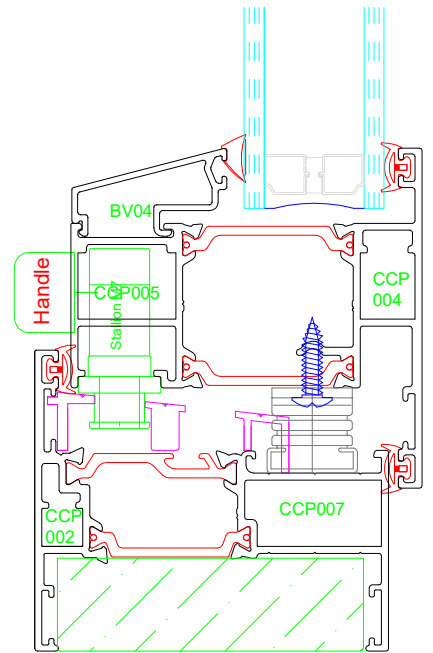

# STAYFIX

LK-P1 PA1\_Espag keep

IER 250,400,600,800,1000  
Inline ESP Rod

LK-P2 PA1\_Trojan Keep (Center)  
Stallion Shoot Bolt from Trojan

VEX17 17mm Vector Excluder

CRS001 Concealed restricter ( Right )  
CRS002 Concealed restricter ( Left )