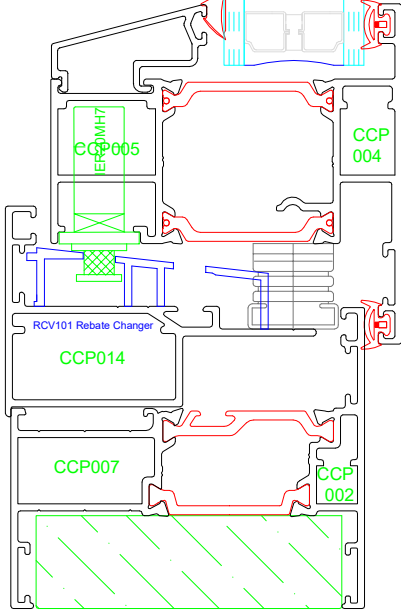

# STAYFIX

LK-P1 PA1\_Espag keep

IER 250,400,600,800,1000  
Inline ESP Rod

LK-P2 PA1\_Trojan Keep (Center)  
Stallion Shoot Bolt from Trojan

VEX17 17mm Vector Excluder

CRS001 Concealed restricter ( Right )  
CRS002 Concealed restricter ( Left )