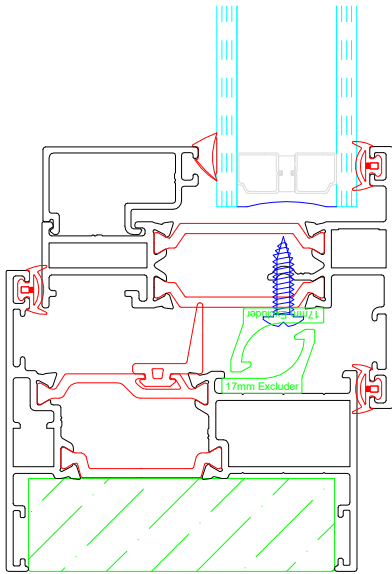

# STAYFIX

LK-P1 PA1\_Espag keep

IER 250,400,600,800,1000  
Inline ESP Rod

LK-P2 PA1\_Trojan Keep (Center)  
Stallion Shoot Bolt from Trojan

VEX17 17mm Vector Excluder

CRS001 Concealed restricter ( Right )  
CRS002 Concealed restricter ( Left )