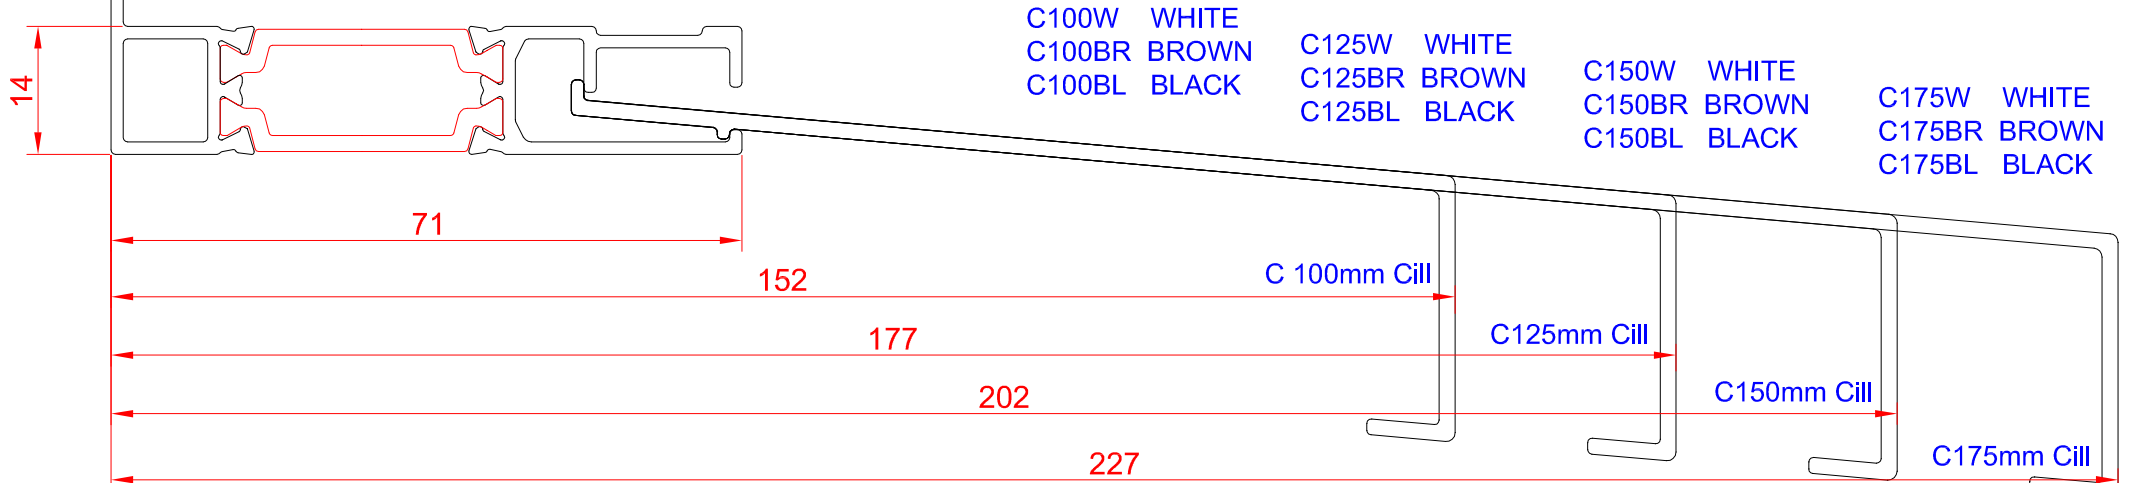

Cill extension 107131

CEXB = Brown
CEXBL = Black
CEX = White

CCR - M/F Cill Carrier
CCRBL - Black, CCRBR - Brown, CCRS - Silver, CCRW - White

EC100-175-W 100 to 175 Cill End Cap White

EC100-175-BL 100 to 175 Cill End Cap Black