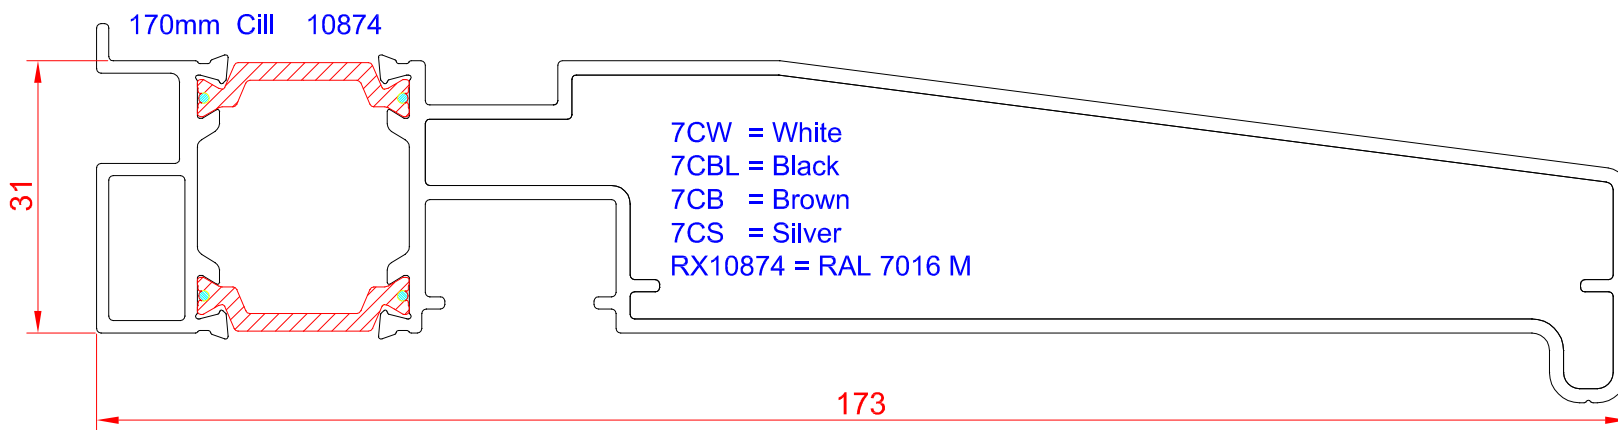

Cill extension 107131

CEXB = Brown
CEXBL = Black
CEX = White

CCR - M/F Cill Carrier
CCRBL - Black, CCRBR - Brown, CCRS - Silver, CCRW - White

EC100-175-W 100 to 175 Cill End Cap White

EC100-175-BL 100 to 175 Cill End Cap Black