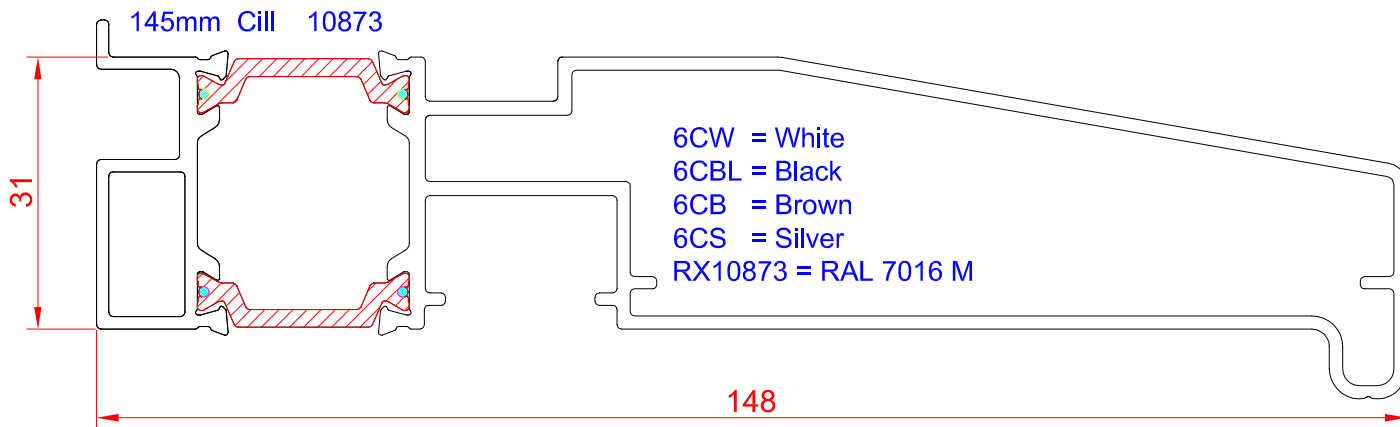

Cill extension 107131

CEXB = Brown
CEXBL = Black
CEX = White

CCR - M/F Cill Carrier
CCRBL - Black, CCRBR - Brown, CCRS - Silver, CCRW - White

EC100-175-W 100 to 175 Cill End Cap White

EC100-175-BL 100 to 175 Cill End Cap Black