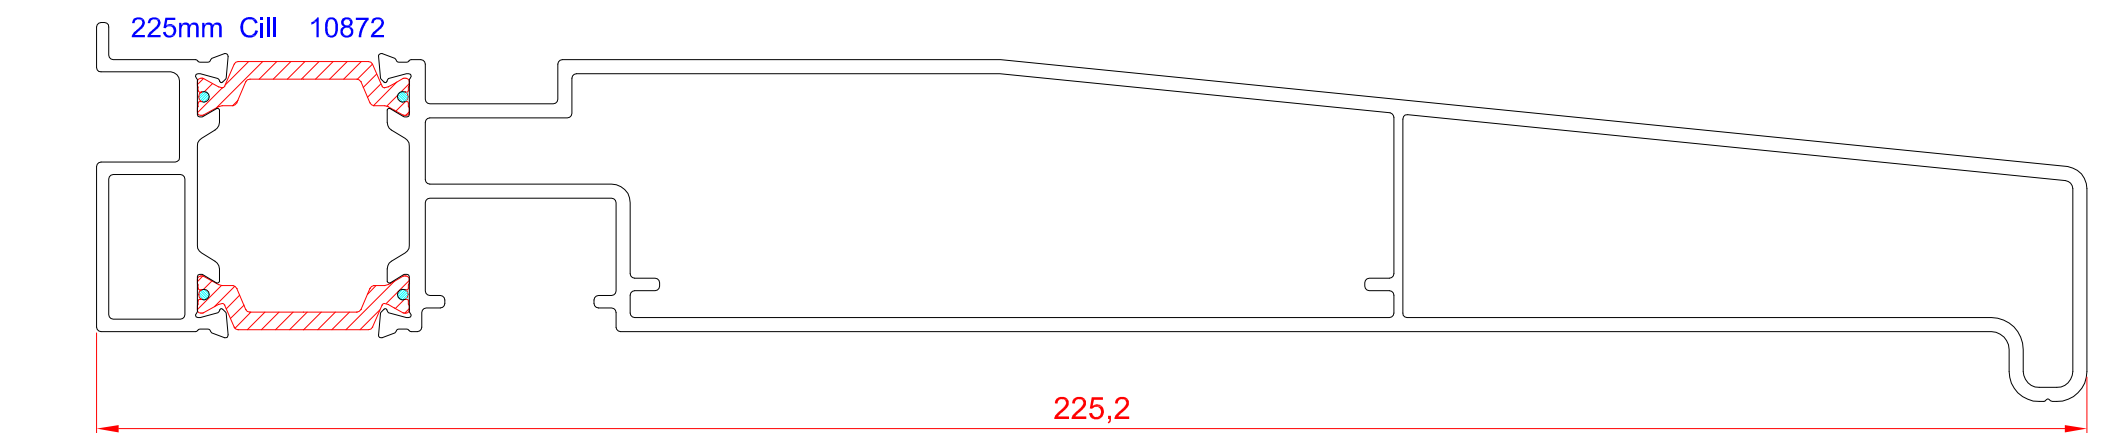

Cill extension 107131

CEXB = Brown
CEXBL = Black
CEX = White

CCR - M/F Cill Carrier
CCRBL - Black, CCRBR - Brown, CCRS - Silver, CCRW - White

EC100-175-W 100 to 175 Cill End Cap White

EC100-175-BL 100 to 175 Cill End Cap Black