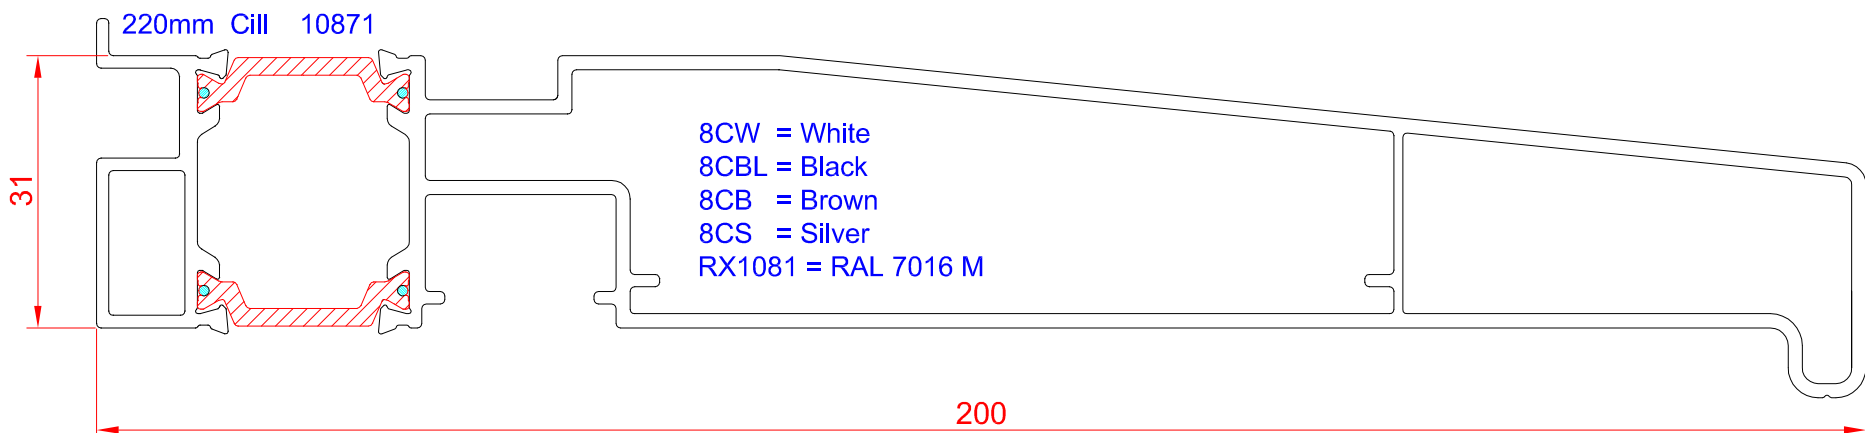

Cill extension 107131

CEXB = Brown
CEXBL = Black
CEX = White

CCR - M/F Cill Carrier
CCRBL - Black, CCRBR - Brown, CCRS - Silver, CCRW - White

EC100-175-W 100 to 175 Cill End Cap White

EC100-175-BL 100 to 175 Cill End Cap Black