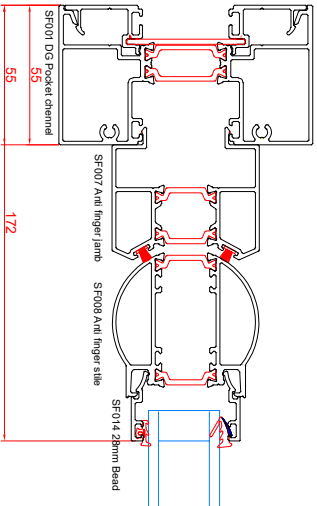

STAYFIX

Door and side fix

SF003 Bottom

SF003 Top