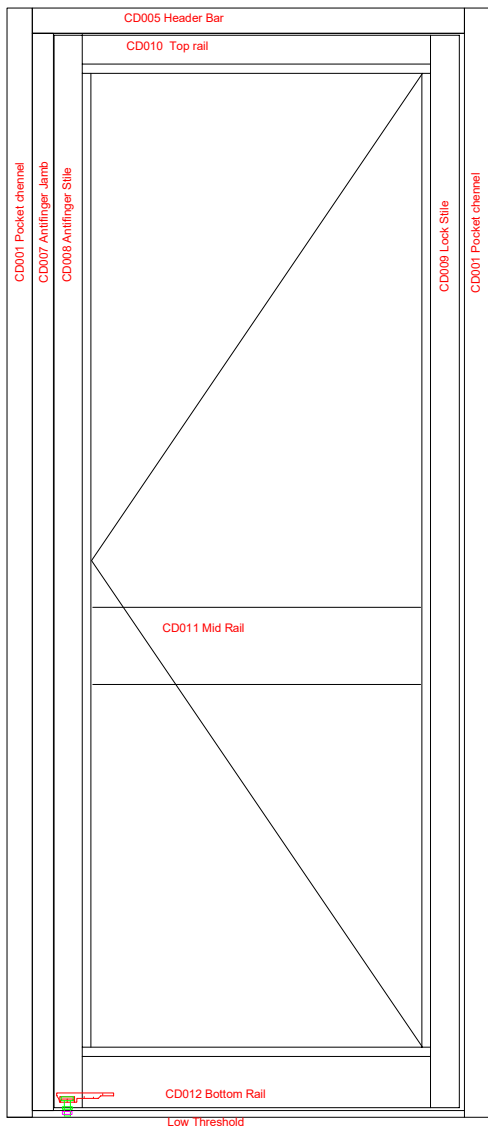

## Single door

Cancelled closer  
Antifingertrap  
Hook lock  
Pad Handle