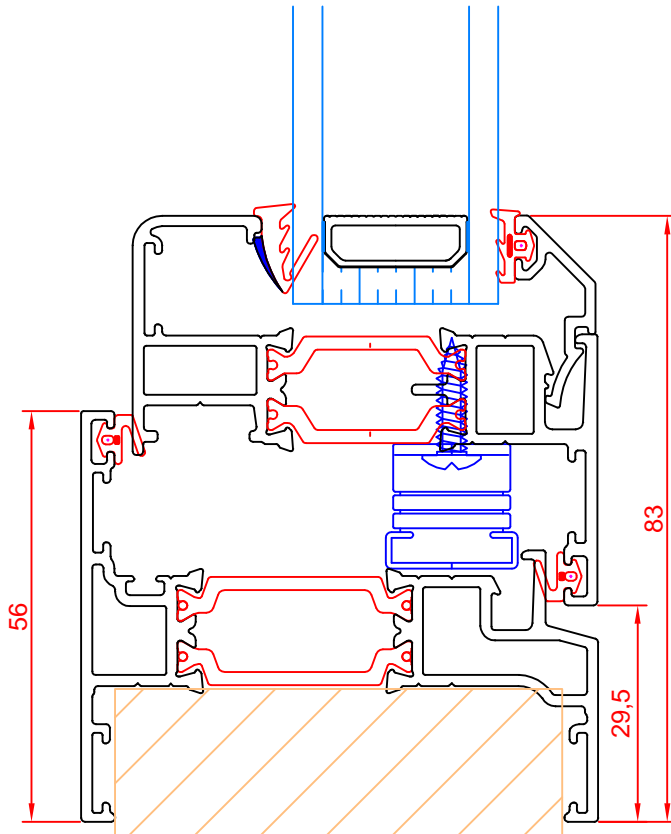

C201 70mm outer - C208 Flat ext vent

C201 Outer
 C208 External glaze Vent
 24797 Vent bead
 C210 Fix bead
 C204 Transome

Screw fix corner cleat

CC307 9.7mm cleat M4 offset (Outer)
 CC302 7.4mm cleat M4 (Outer)
 CC302 7.4mm cleat M4 (Vent)
 CC304 14.9mm - 5 thick cleat M4 (Vent)
 694 M4x10 Socket head
 697 M4x6 CSK

Crimping corner

CC207 9.7mm cleat (Outer)
 CC202 7.4mm cleat (Outer)
 CC202 7.4mm cleat (Vent)
 CC204 14.9mm cleat (Vent)

TP3 T plate (Transome)

PG008 Flipper
 E020 Bead gasket
 WG034 Wedge gasket
 FO17 20x62 foam

IER 400 to 1000 spag rod
 LK20 Keep
 17mm stack height hinge

C201 Outer - C208 Vent - 24797 Bead

C204 Transome - C208 Vent - 24797 V Bead - C210 fix bead

C201 Outer - C210 Bead