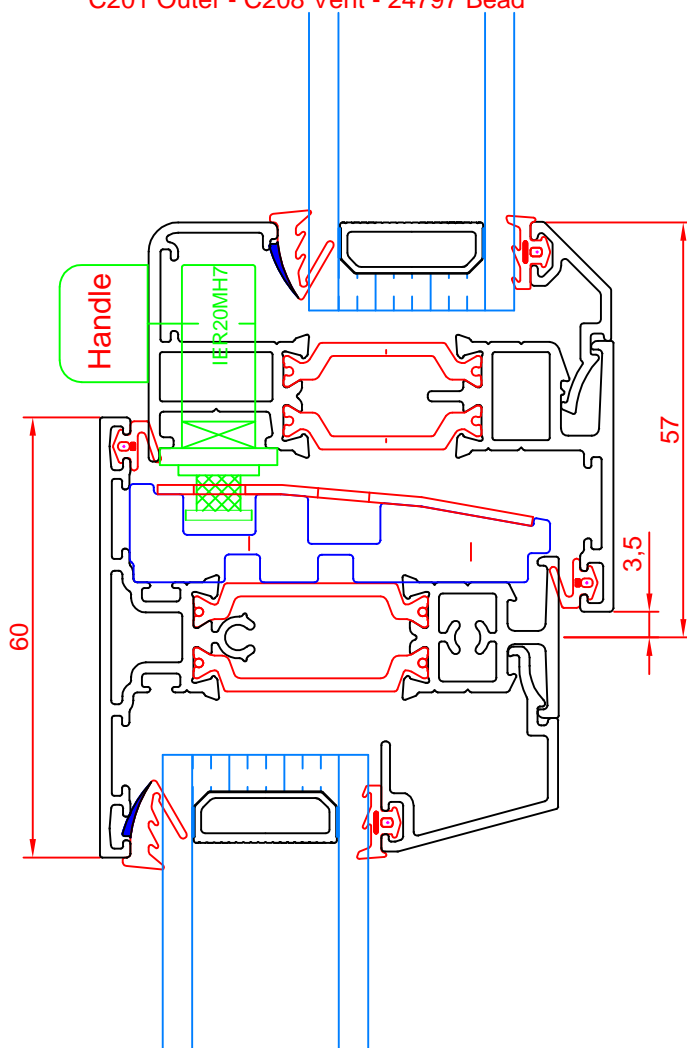

C201 70mm outer - C208 Flat ext vent

C201 Outer
 C208 External glaze Vent
 24797 Vent bead
 C210 Fix bead
 C204 Transome

Screw fix corner cleat

CC307 9.7mm cleat M4 offset (Outer)
 CC302 7.4mm cleat M4 (Outer)
 CC302 7.4mm cleat M4 (Vent)
 CC304 14.9mm - 5 thick cleat M4 (Vent)
 694 M4x10 Socket head
 697 M4x6 CSK

Crimping corner

CC207 9.7mm cleat (Outer)
 CC202 7.4mm cleat (Outer)
 CC202 7.4mm cleat (Vent)
 CC204 14.9mm cleat (Vent)

TP3 T plate (Transome)

PG008 Flipper
 E020 Bead gasket
 WG034 Wedge gasket
 FO17 20x62 foam

IER 400 to 1000 spag rod
 LK20 Keep
 17mm stack height hinge

C201 Outer - C208 Vent - 24797 Bead

C204 Transome - C208 Vent - 24797 V Bead - C210 fix bead

C201 Outer - C210 Bead