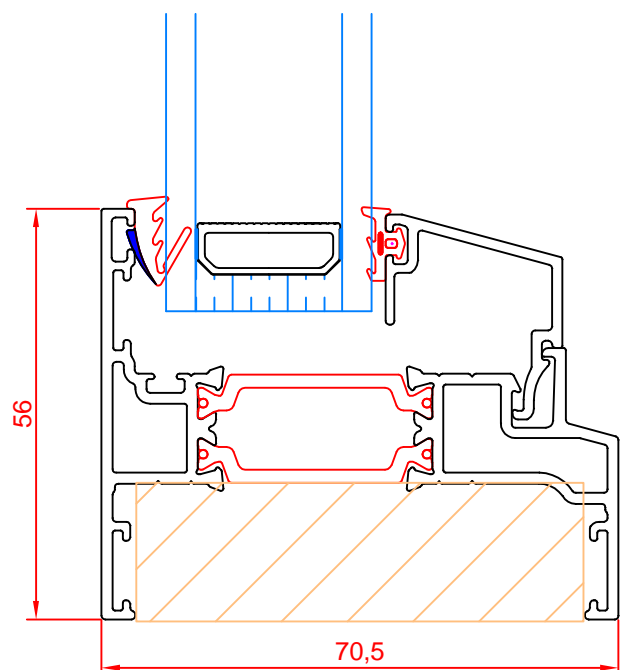

C201 70mm outer - C208 Flat ext vent

C201 Outer
 C208 External glaze Vent
 24797 Vent bead
 C210 Fix bead
 C204 Transome

Screw fix corner cleat

CC307 9.7mm cleat M4 offset (Outer)
 CC302 7.4mm cleat M4 (Outer)
 CC302 7.4mm cleat M4 (Vent)
 CC304 14.9mm - 5 thick cleat M4 (Vent)
 694 M4x10 Socket head
 697 M4x6 CSK

Crimping corner

CC207 9.7mm cleat (Outer)
 CC202 7.4mm cleat (Outer)
 CC202 7.4mm cleat (Vent)
 CC204 14.9mm cleat (Vent)

TP3 T plate (Transome)

PG008 Flipper
 E020 Bead gasket
 WG034 Wedge gasket
 FO17 20x62 foam

IER 400 to 1000 spag rod
 LK20 Keep
 17mm stack height hinge

C201 Outer - C208 Vent - 24797 Bead

C204 Transome - C208 Vent - 24797 V Bead - C210 fix bead

C201 Outer - C210 Bead