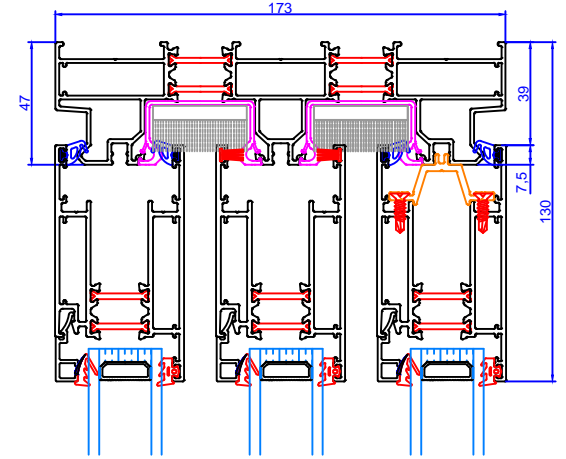

STAYFIX

Note :
 On top and bottom
 Use WP4.8x9 - Woolpile with 3 pane centre slider

Support frame by packers