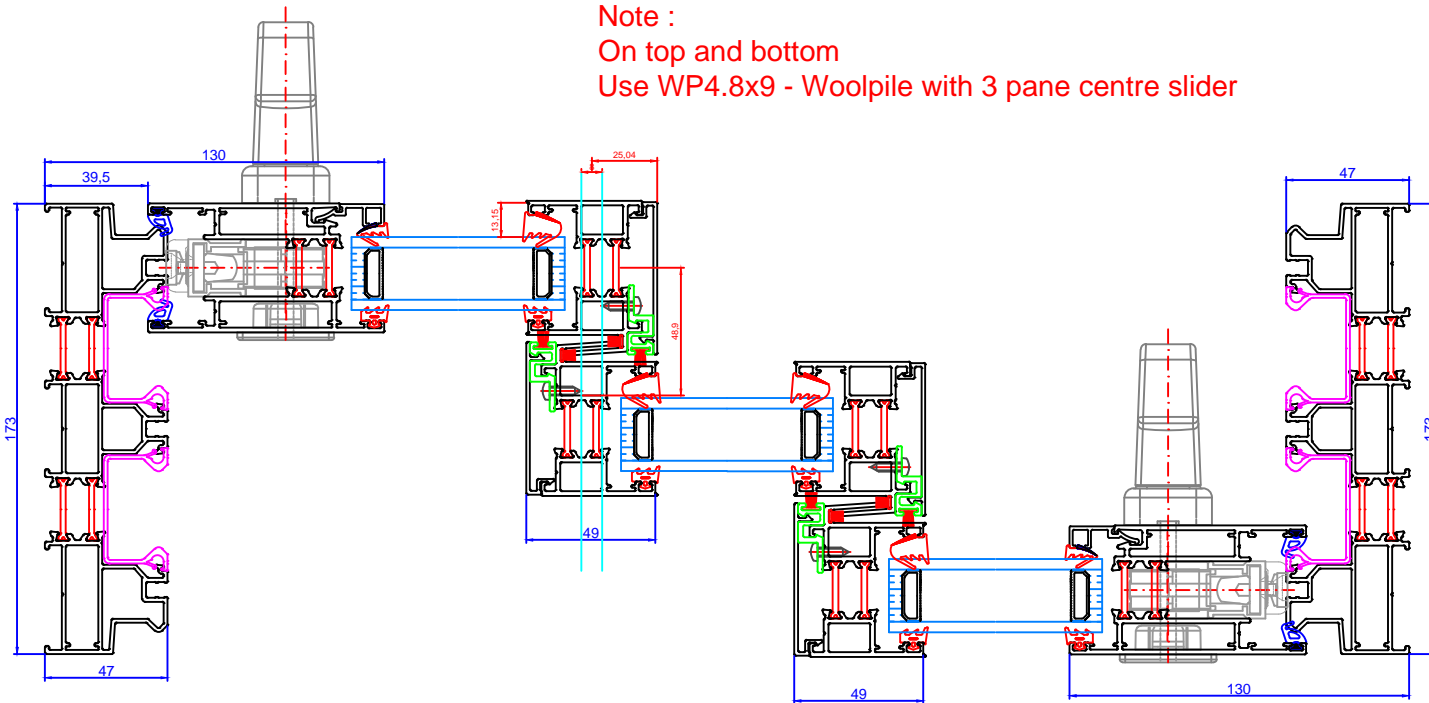

STAYFIX

Note :
 On top and bottom
 Use WP4.8x9 - Woolpile with 3 pane centre slider

Support frame by packers