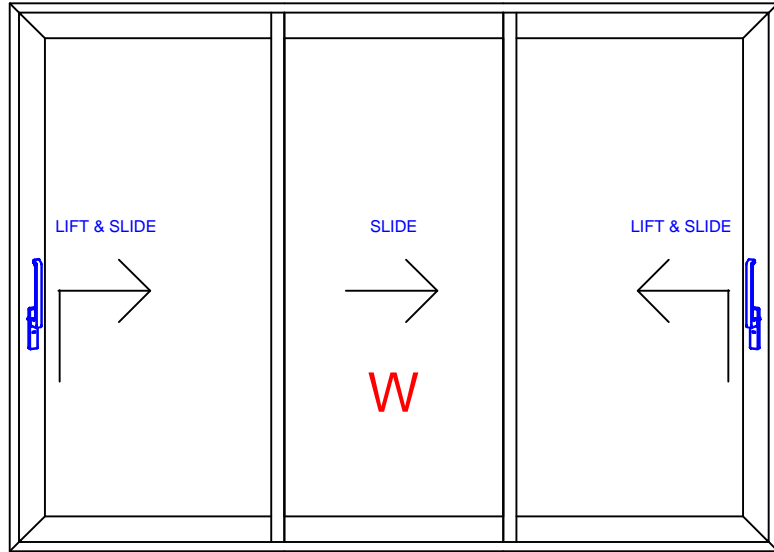

STAYFIX

Note :
 On top and bottom
 Use WP4.8x9 - Woolpile with 3 pane centre slider

Support frame by packers