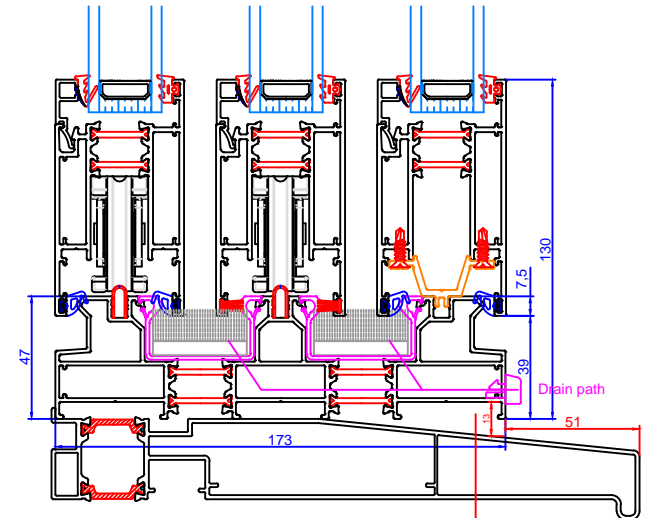

STAYFIX

Note :
 On top and bottom
 Use WP4.8x9 - Woolpile with 3 pane centre slider

Support frame by packers