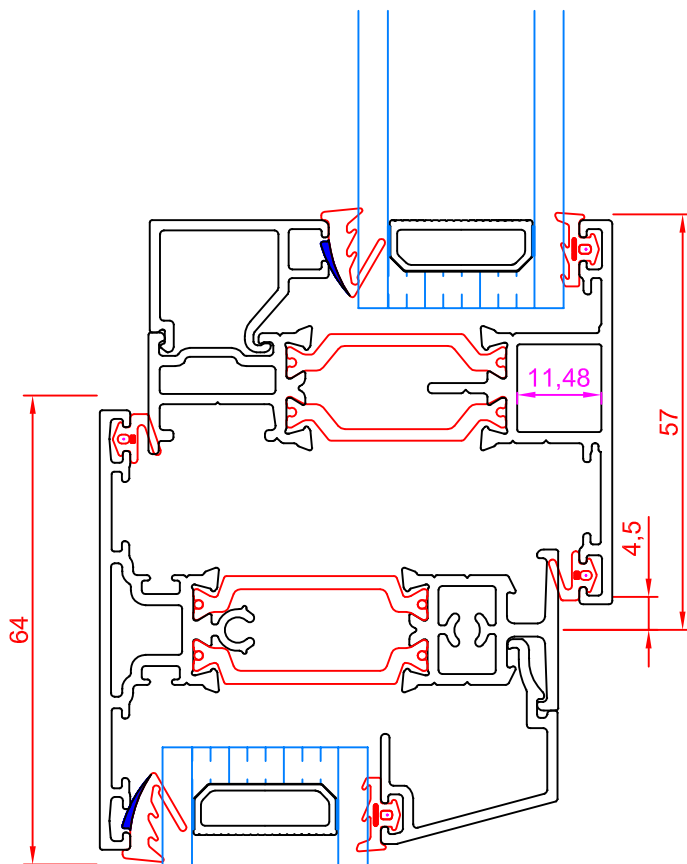

C202 Slim Outer - C206 Vent - C211 Bead

- C202 Outer
- C206 Slim int vent
- C211 Vent bead
- C210 Fix bead
- C204 Transome

- CC301 14.8mm cleat (Outer)
- CC302 7.4mm cleat (Outer)
- CC305 11mm cleat (Vent)
- CC306 15mm cleat (Vent)
- 694 M4x10 Socket head
- 697 M4x6 CSK
- TP3 T plate (Transome)

- PG008 Flipper
- E020 Bead gasket
- WG034 Wedge gasket
- F017 20x62 foam

- IER 400 to 1000 spag rod
- LK-P1 Keep with 4mm packer
- 17mm stack height hinge

C204 Transome - C206 Vent - C211 Bead - C210 Fix bead