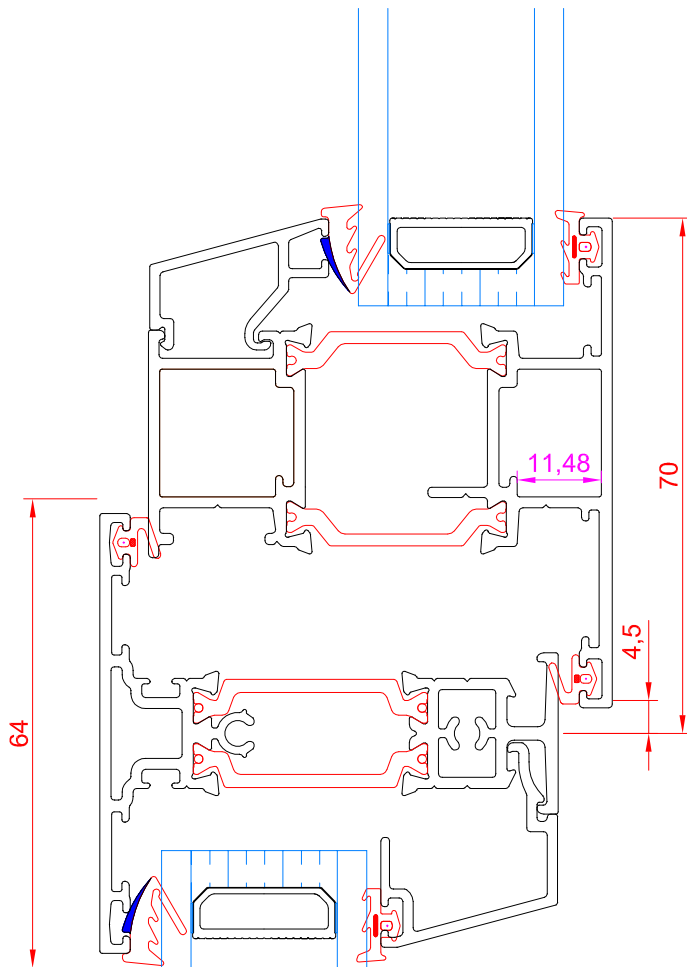

C202 Slim Outer - C205 Vent - C212 Bead

- C202 Outer
- C205 Int vent
- C212 Vent bead
- C210 Fix bead
- C204 Transome

- CC301 14.8mm cleat (Outer)
- CC302 7.4mm cleat (Outer)
- CC304 14.8mm cleat (Vent)
- CC305 11mm cleat (Vent)
- 694 M4x10 Socket head
- TP3 T plate (Transome)

- PG008 Flipper
- E020 Bead gasket
- WG034 Wedge gasket
- F017 20x62 foam

- IER 400 to 1000 spag rod
- LK-P1 Keep with 4mm packer
- 17mm stack height hinge

C204 Transome - C205 Vent - C212 Bead - C210 Fix bead