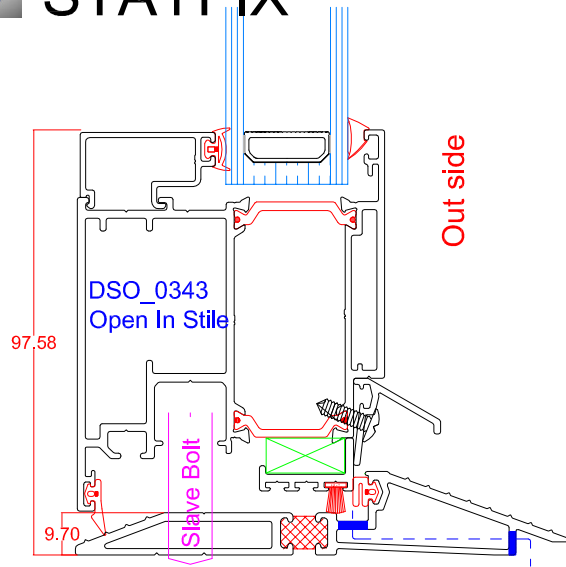

STAYFIX

Rebated Low Threshold With Packer

Open In - Rebated Low threshold

Open Out - Rebated Low threshold

FO26
8 x 18 WPC Support Foam

13mm offset from center of threshold

Center line of threshold

Master Side/ Opposite Adaptor

Slave Side/Adaptor Side

PA006
PA1_9mm Connector for Low Threshold

WT001 - Rebated WT Packer