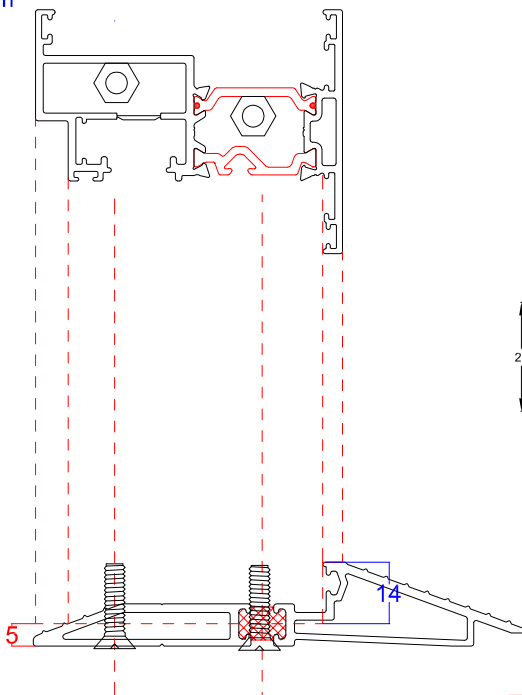

STAYFIX

Rebated Low Threshold With Packer

Open In - Rebated Low threshold

Open Out - Rebated Low threshold

FO26
8 x 18 WPC Support Foam

13mm offset from center of threshold

Center line of threshold

Master Side/ Opposite Adaptor

Slave Side/Adaptor Side

PA006
PA1_9mm Connector for Low Threshold

WT001 - Rebated WT Packer