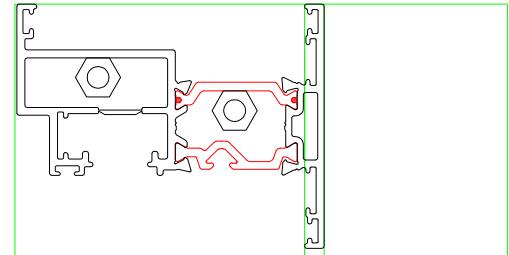

STAYFIX

Rebated Low Threshold With Packer

Open In - Rebated Low threshold

Open Out - Rebated Low threshold

FO26
8 x 18 WPC Support Foam

13mm offset from center of threshold

Center line of threshold

Master Side/ Opposite Adaptor

Slave Side/Adaptor Side

PA006
PA1_9mm Connector for Low Threshold

WT001 - Rebated WT Packer