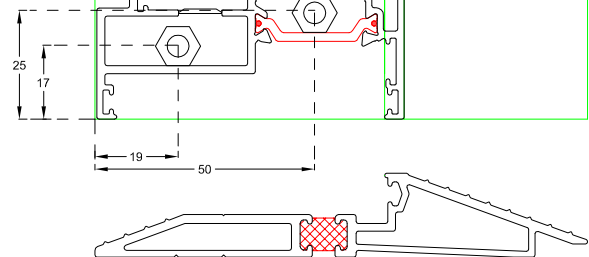

STAYFIX

Rebated Low Threshold With Packer

Open In - Rebated Low threshold

Open Out - Rebated Low threshold

FO26
8 x 18 WPC Support Foam

13mm offset from center of threshold

Center line of threshold

Master Side/ Opposite Adaptor

Slave Side/Adaptor Side

PA006
PA1_9mm Connector for Low Threshold

WT001 - Rebated WT Packer