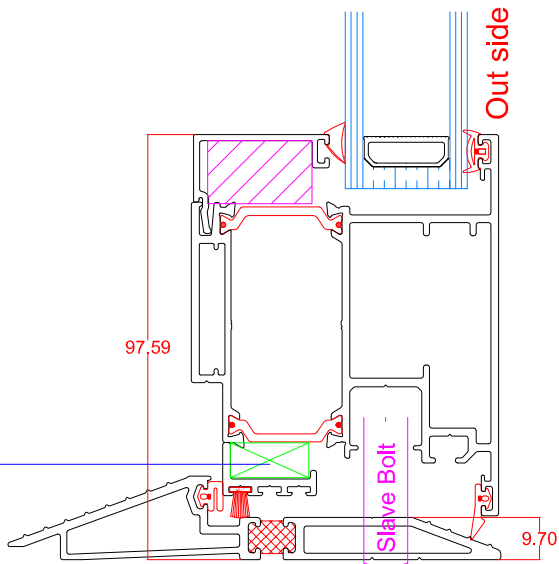

STAYFIX

Rebated Low Threshold With Packer

Open In - Rebated Low threshold

Open Out - Rebated Low threshold

FO26
8 x 18 WPC Support Foam

13mm offset from center of threshold

Center line of threshold

Master Side/ Opposite Adaptor

Slave Side/Adaptor Side

PA006
PA1_9mm Connector for Low Threshold

WT001 - Rebated WT Packer