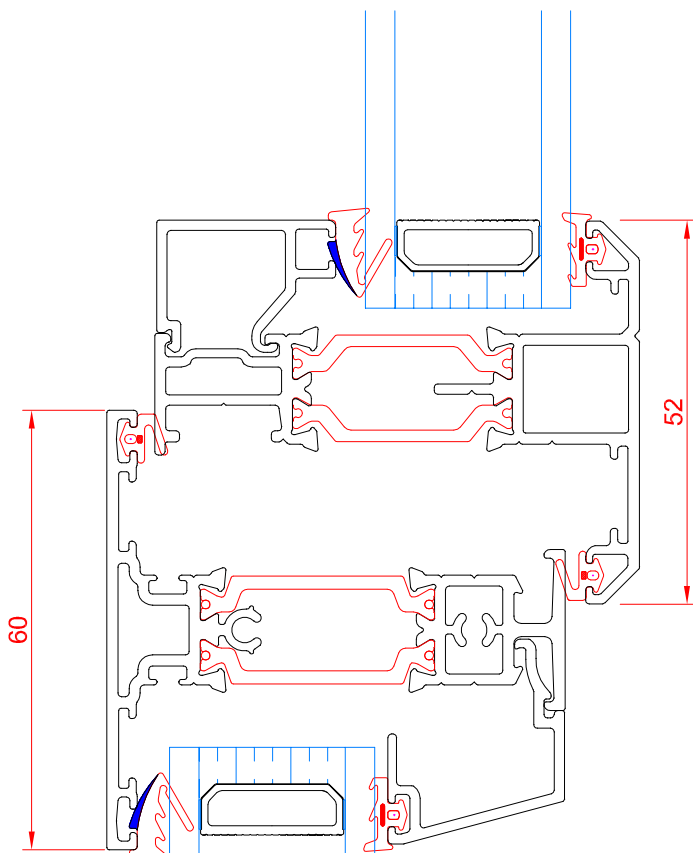

C202 Slim Outer - C206 Vent - C211 Bead

- C202 Outer
- C206 Slim int vent
- C218 Vent bead
- C210 Fix bead
- C204 Transome

- CC301 14.8mm cleat (Outer)
- CC302 7.4mm cleat (Outer)
- CC305 11mm cleat (Vent)
- CC306 15mm cleat (Vent)
- 694 M4x10 Socket head
- 697 M4x6 CSK
- TP3 T plate (Transome)

- PG008 Flipper
- E020 Bead gasket
- WG034 Wedge gasket
- F017 20x62 foam

- IER 400 to 1000 spag rod
- LK-P1 Keep with 4mm packer
- 17mm stack height hinge

C204 Transome - C218 Vent - C211 Bead - C210 Fix bead