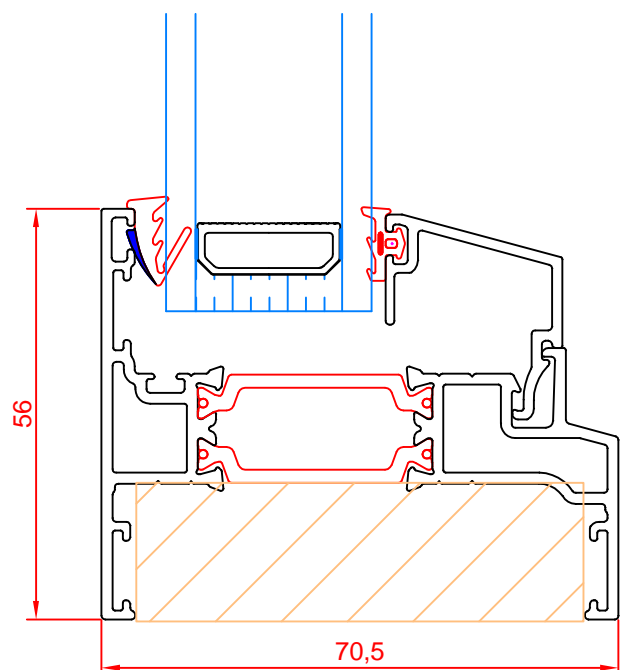

Crimping corner

CC207 9.7mm cleat (Outer)
 CC202 7.4mm cleat (Outer)
 CC205 11mm cleat (Vent)
 CC206 6.5mm cleat (Vent)

TP3 T plate (Transome)

PG008 Flipper
 E020 Bead gasket
 WG034 Wedge gasket
 FO17 20x62 foam

IER 400 to 1000 spag rod

LK20 Keep
 17mm stack height hinge

C201 Outer - C206 Vent - C211 Bead

C204 Transome - C206 Vent - C211 Bead - C210 Fix bead

C201 Outer - C210 Bead