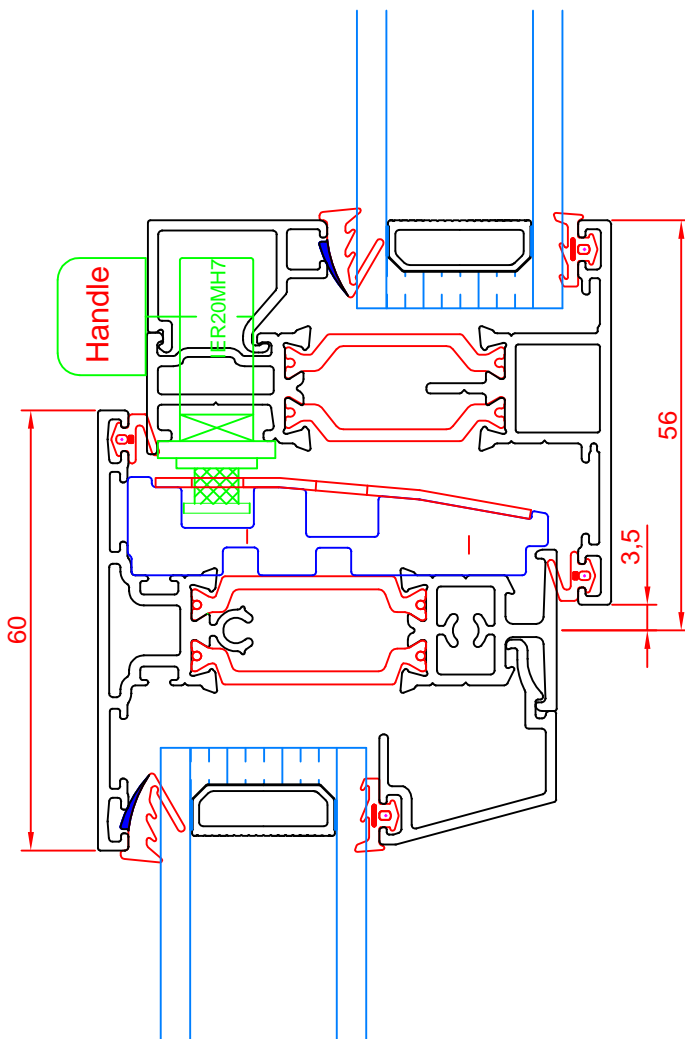

C201 70mm outer - C206 Slim int vent

C201 Outer
 C206 Slim int vent
 C211 Vent bead
 C210 Fix bead
 C204 Transome

Screw fix corner cleat

CC307 9.7mm cleat M4 offset (Outer)
 CC302 7.4mm cleat M4 (Outer)
 CC305 11mm cleat M4 offset (Vent)
 CC306 15mm 3.2 thick cleat M4 (Vent)
 694 M4x10 Socket head
 697 M4x6 CSK

Crimping corner

CC207 9.7mm cleat (Outer)
 CC202 7.4mm cleat (Outer)
 CC205 11mm cleat (Vent)
 CC206 6.5mm cleat (Vent)

TP3 T plate (Transome)

PG008 Flipper
 E020 Bead gasket
 WG034 Wedge gasket
 FO17 20x62 foam

IER 400 to 1000 spag rod

LK20 Keep
 17mm stack height hinge

C201 Outer - C206 Vent - C211 Bead

C204 Transome - C206 Vent - C211 Bead - C210 Fix bead

C201 Outer - C210 Bead