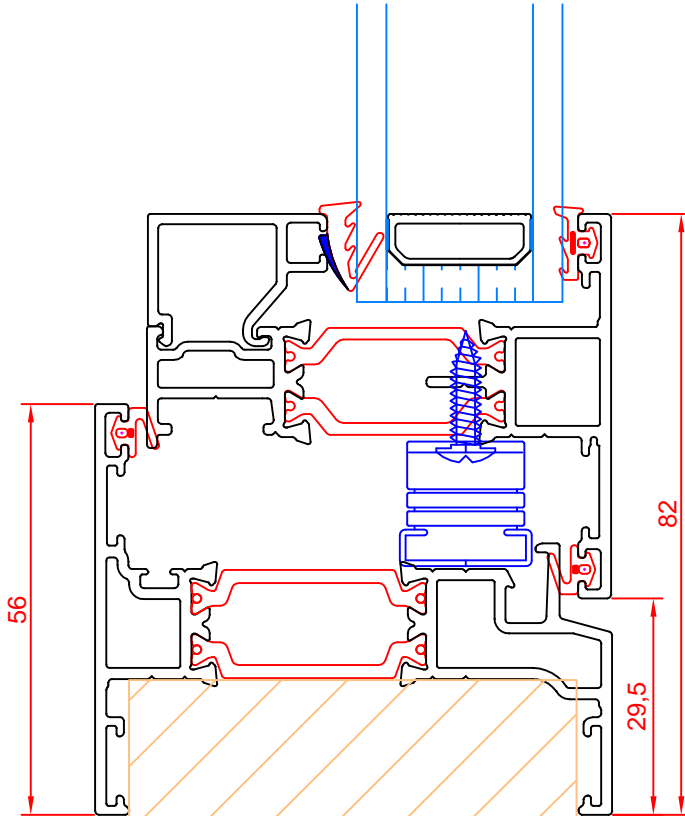

C201 70mm outer - C206 Slim int vent

C201 Outer
 C206 Slim int vent
 C211 Vent bead
 C210 Fix bead
 C204 Transome

Screw fix corner cleat

CC307 9.7mm cleat M4 offset (Outer)
 CC302 7.4mm cleat M4 (Outer)
 CC305 11mm cleat M4 offset (Vent)
 CC306 15mm 3.2 thick cleat M4 (Vent)
 694 M4x10 Socket head
 697 M4x6 CSK

Crimping corner

CC207 9.7mm cleat (Outer)
 CC202 7.4mm cleat (Outer)
 CC205 11mm cleat (Vent)
 CC206 6.5mm cleat (Vent)

TP3 T plate (Transome)

PG008 Flipper
 E020 Bead gasket
 WG034 Wedge gasket
 FO17 20x62 foam

IER 400 to 1000 spag rod

LK20 Keep
 17mm stack height hinge

C201 Outer - C206 Vent - C211 Bead

C204 Transome - C206 Vent - C211 Bead - C210 Fix bead

C201 Outer - C210 Bead