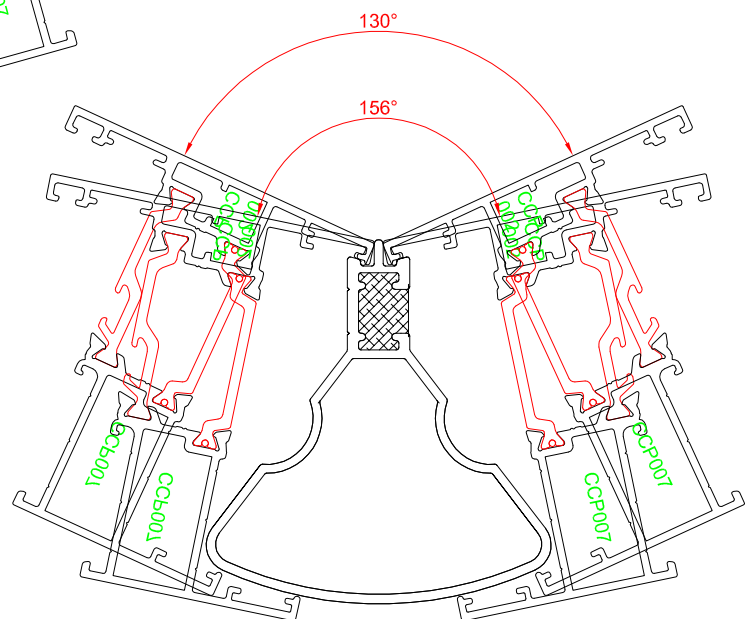

Bay Post Large  
Climate 1 - 99 to 129 degree  
Climate 2 - 99 to 143 degree

Bay Post Extra Small  
Climate 1 - 149 to 175 degree  
Climate 2 - 148 to 180 degree

Bay Post Small  
Climate 1 - 130 to 156 degree  
Climate 2 - 128 to 172 degree