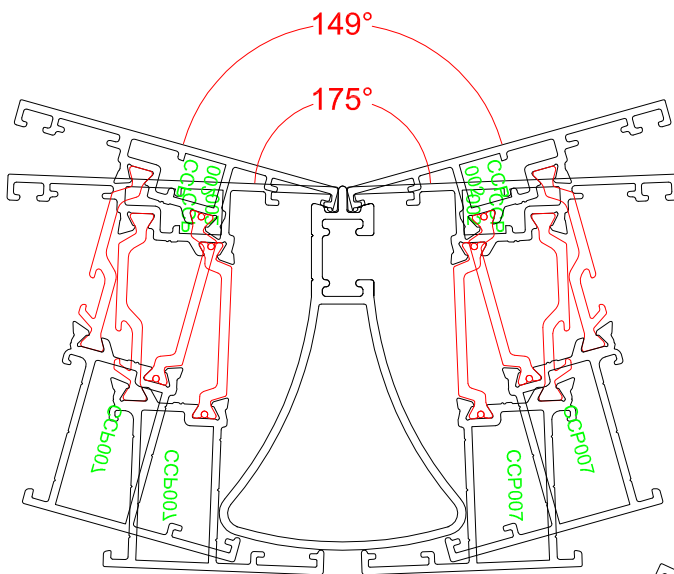

Bay Post Large  
Climate 1 - 99 to 129 degree  
Climate 2 - 99 to 143 degree

Bay Post Extra Small  
Climate 1 - 149 to 175 degree  
Climate 2 - 148 to 180 degree

Bay Post Small  
Climate 1 - 130 to 156 degree  
Climate 2 - 128 to 172 degree