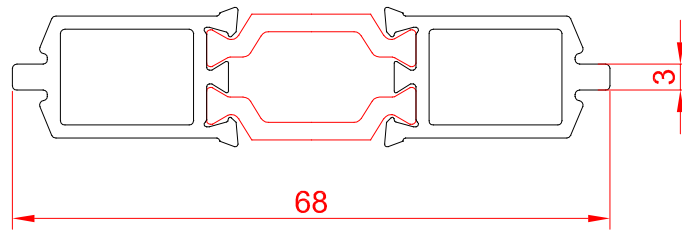

Corner Post

20mm Addon

Concealed 3mm Coupler

WC14 - Coupling Bar