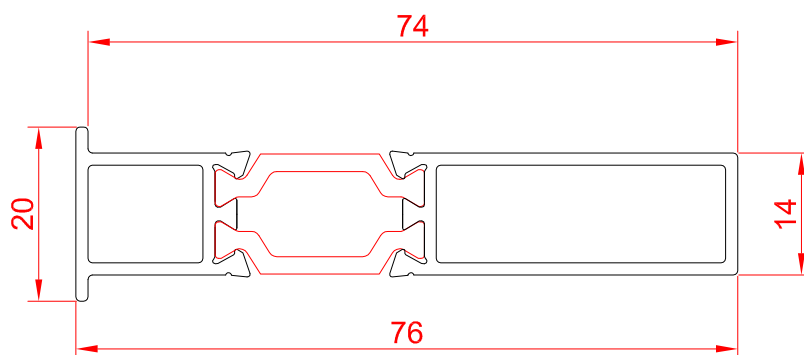

Corner Post

20mm Addon

Concealed 3mm Coupler

WC14 - Coupling Bar