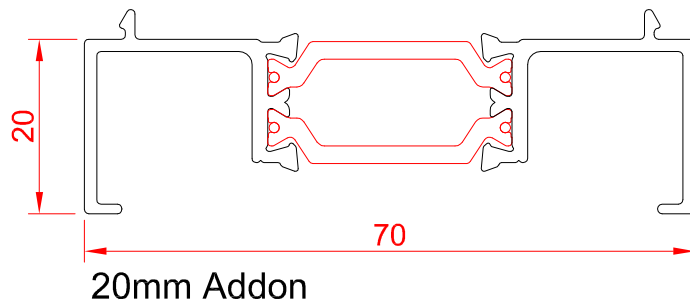

Corner Post

20mm Addon

Concealed 3mm Coupler

WC14 - Coupling Bar