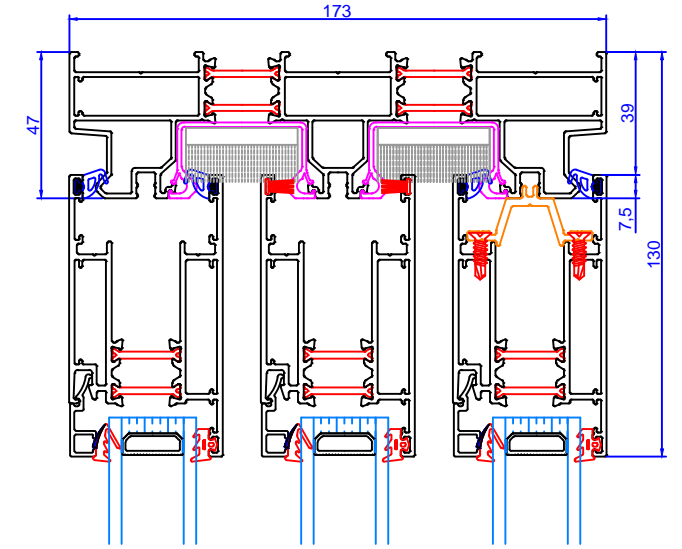

STAYFIX

Note :
 On top and bottom
 Use WP4.8x9 - Woolpile with 3 pane centre slider