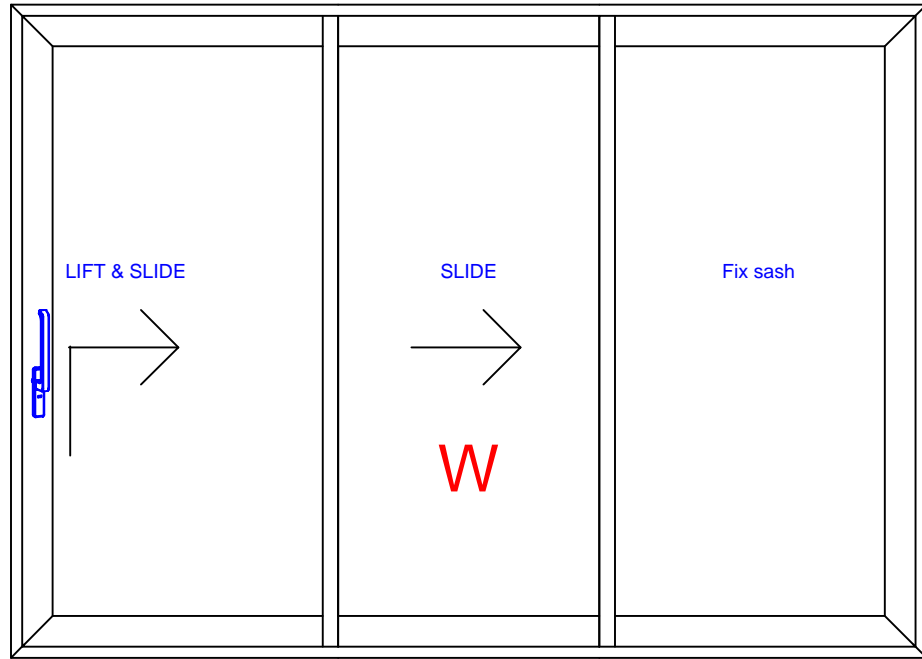

STAYFIX

Note :
 On top and bottom
 Use WP4.8x9 - Woolpile with 3 pane centre slider