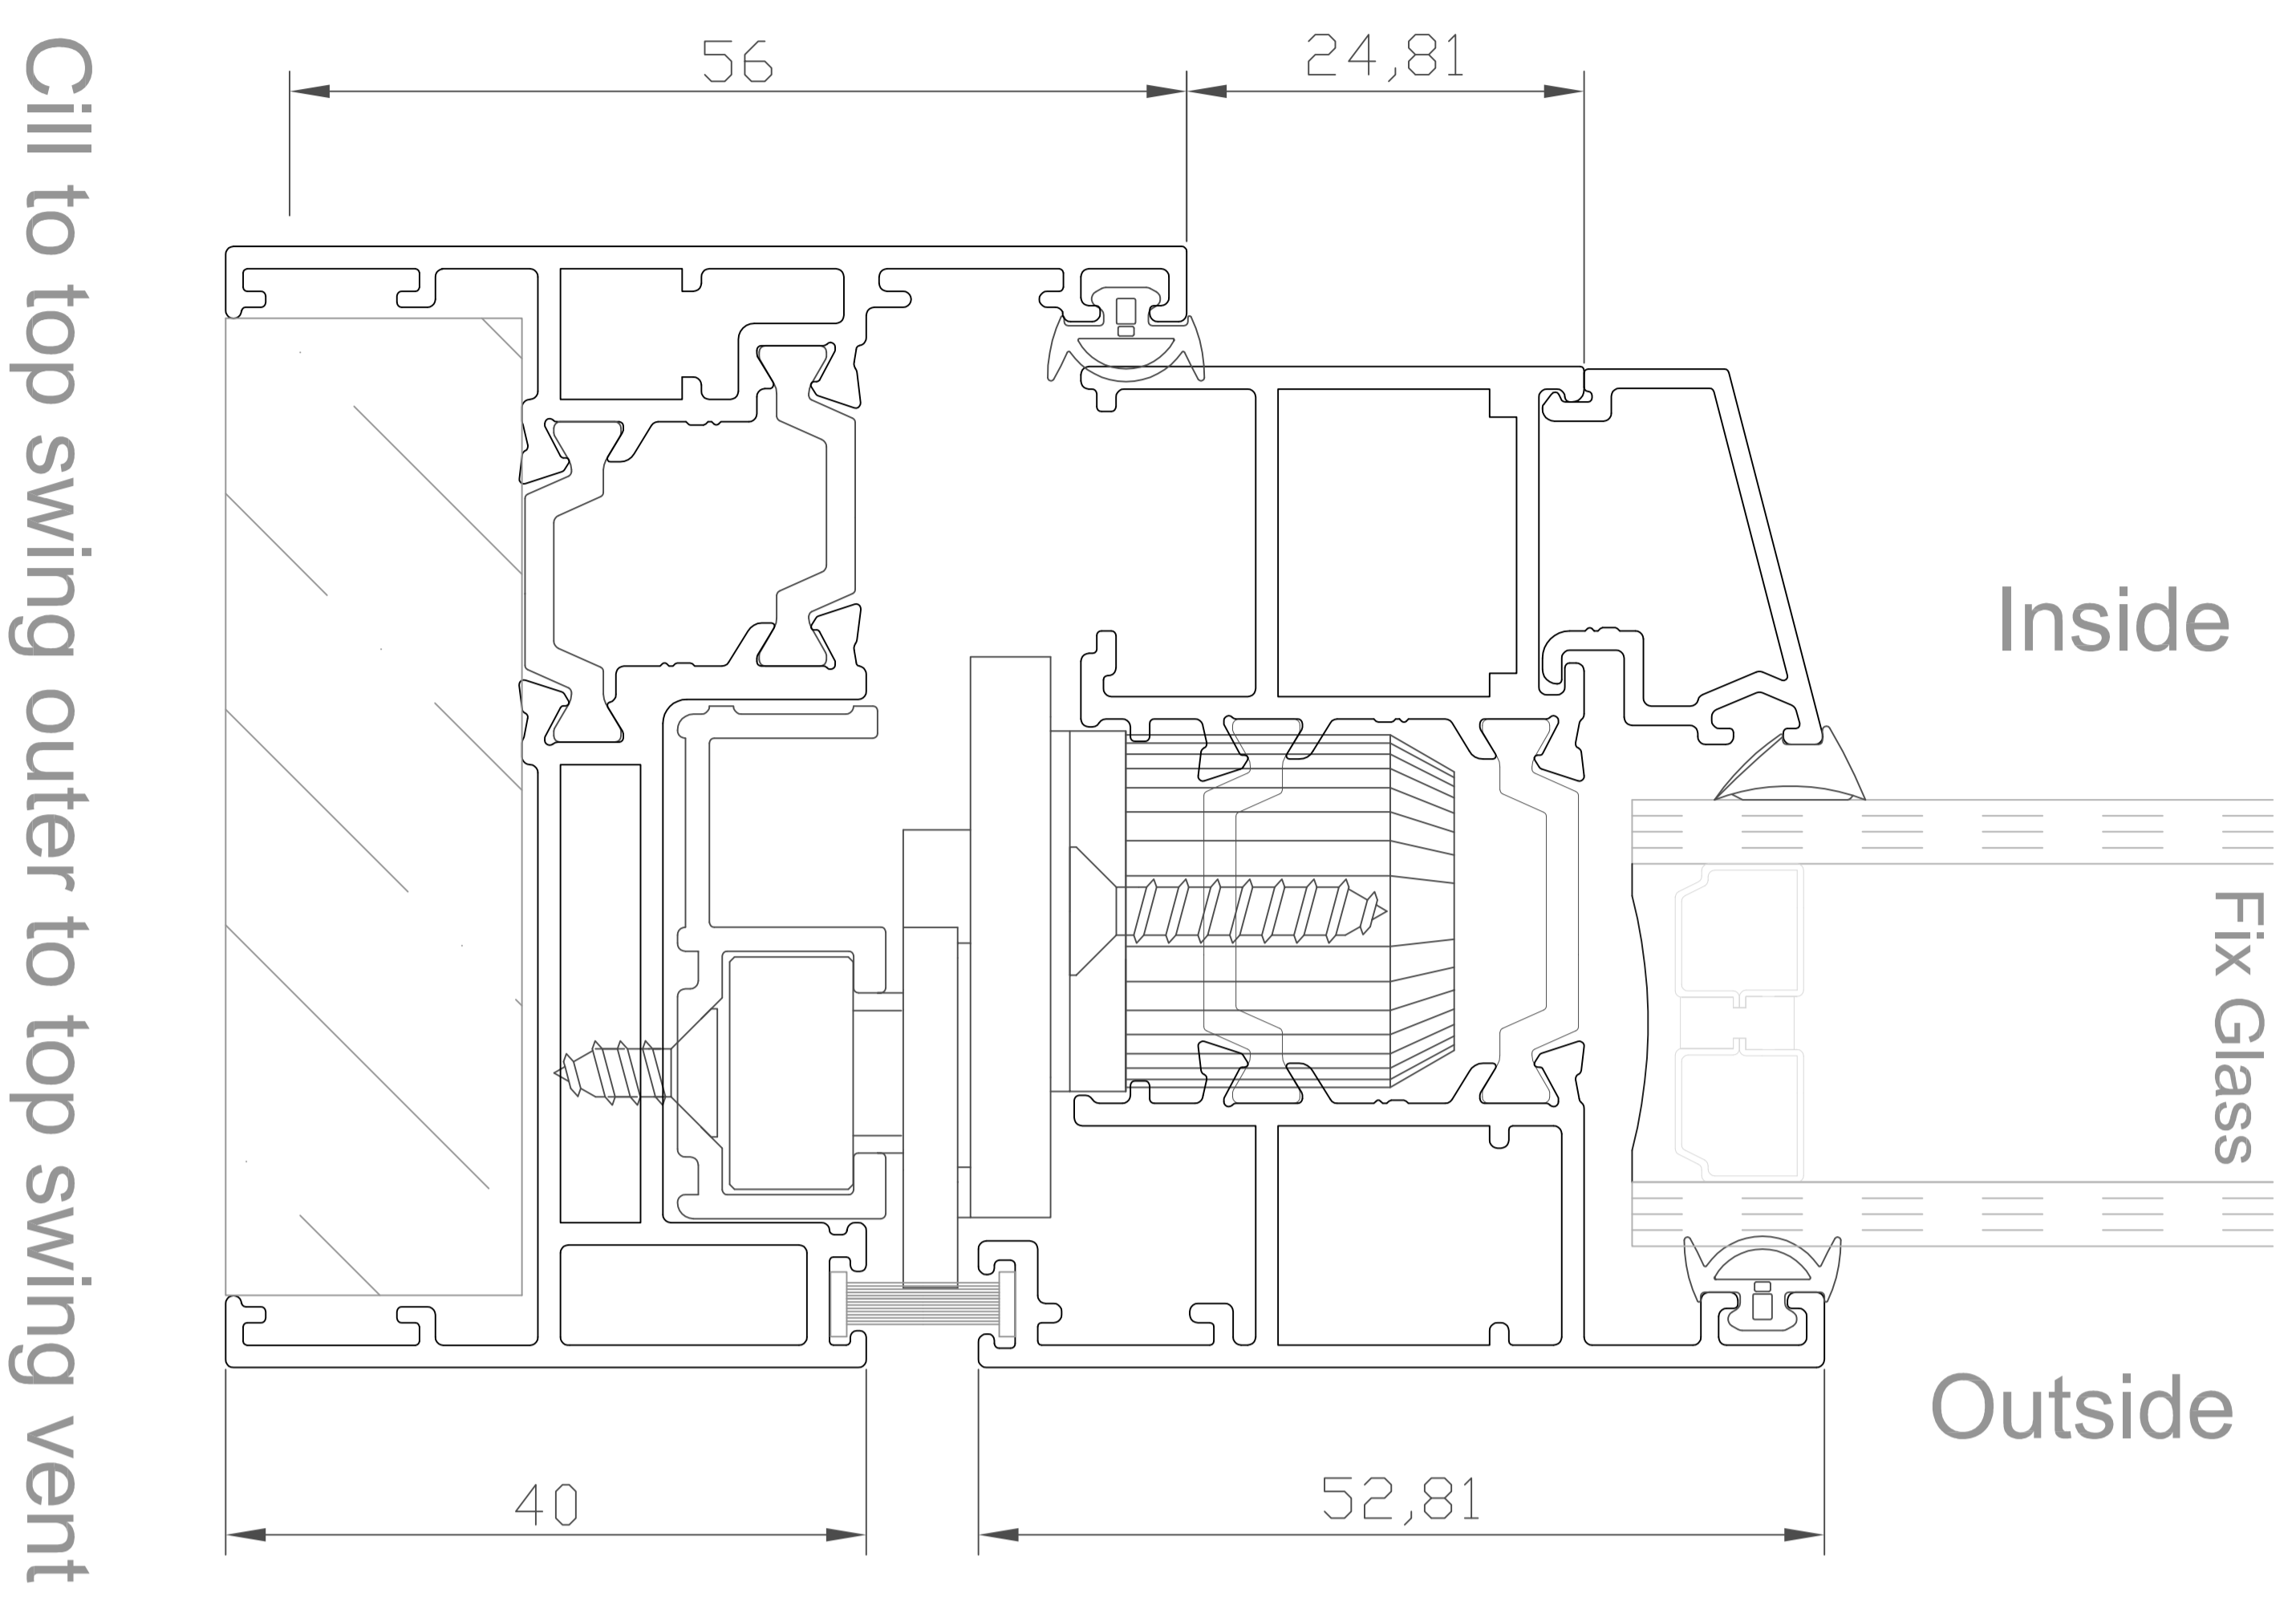

# Top Swing Internally Beaded

Stayfix Polyamide System