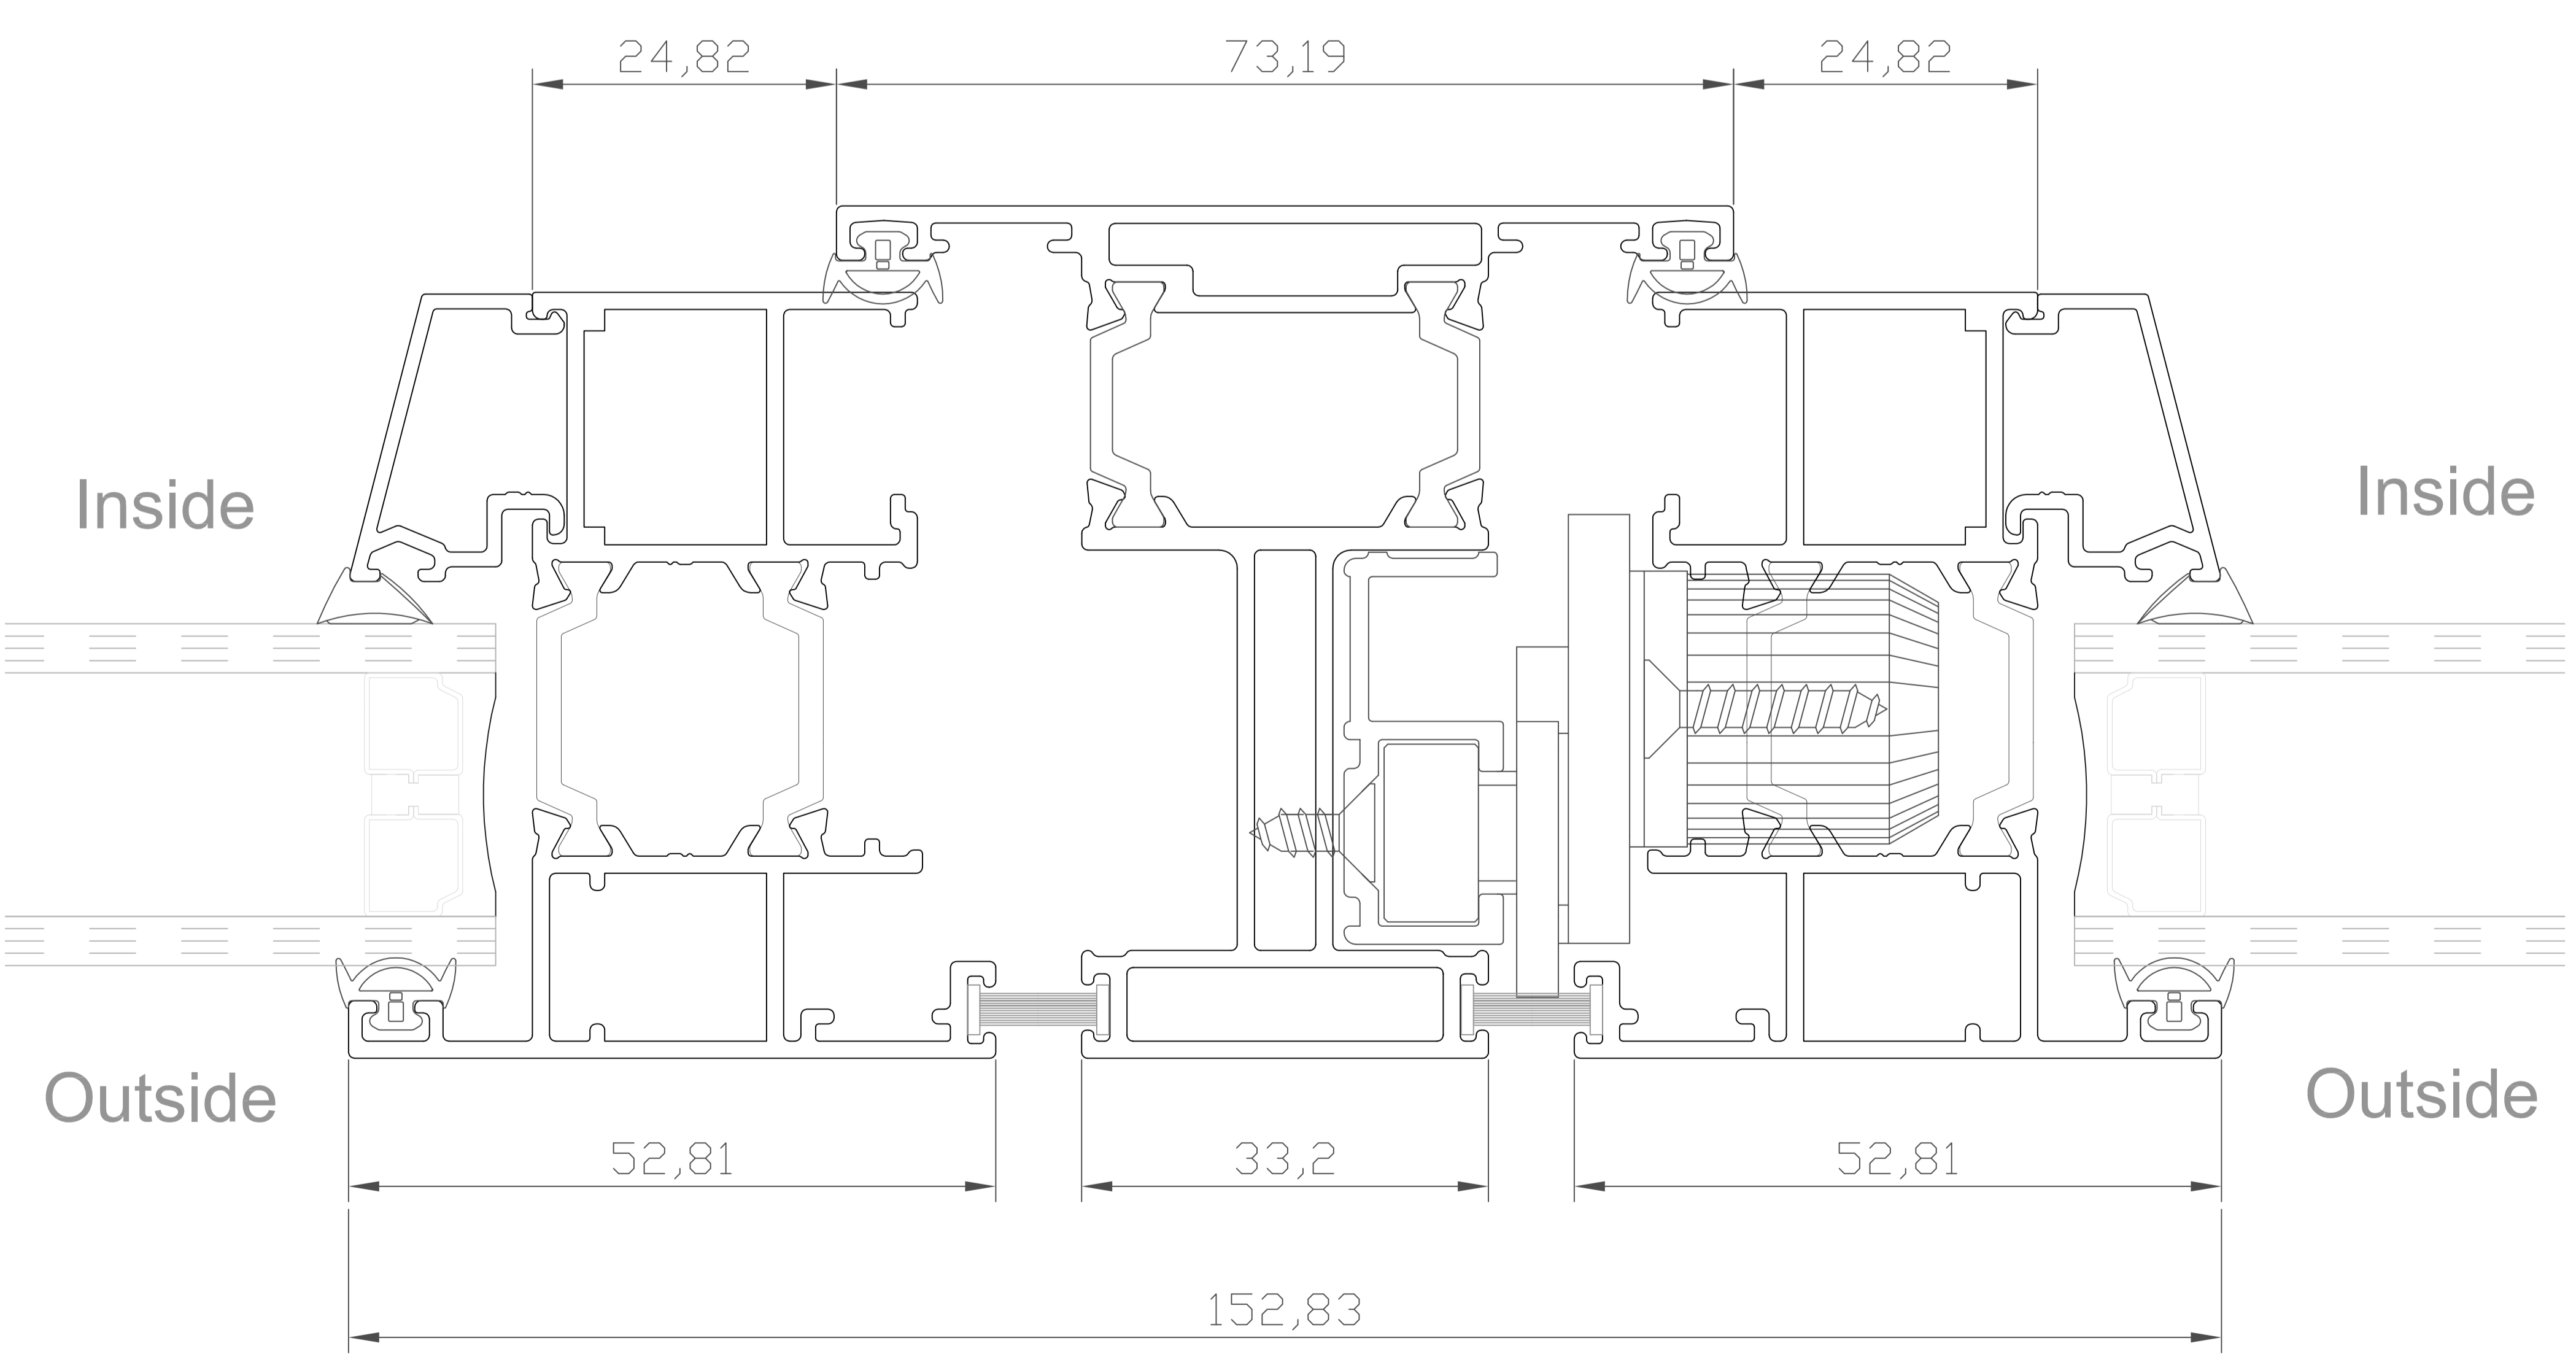

# Top Swing Internally Beaded

Stayfix Polyamide System