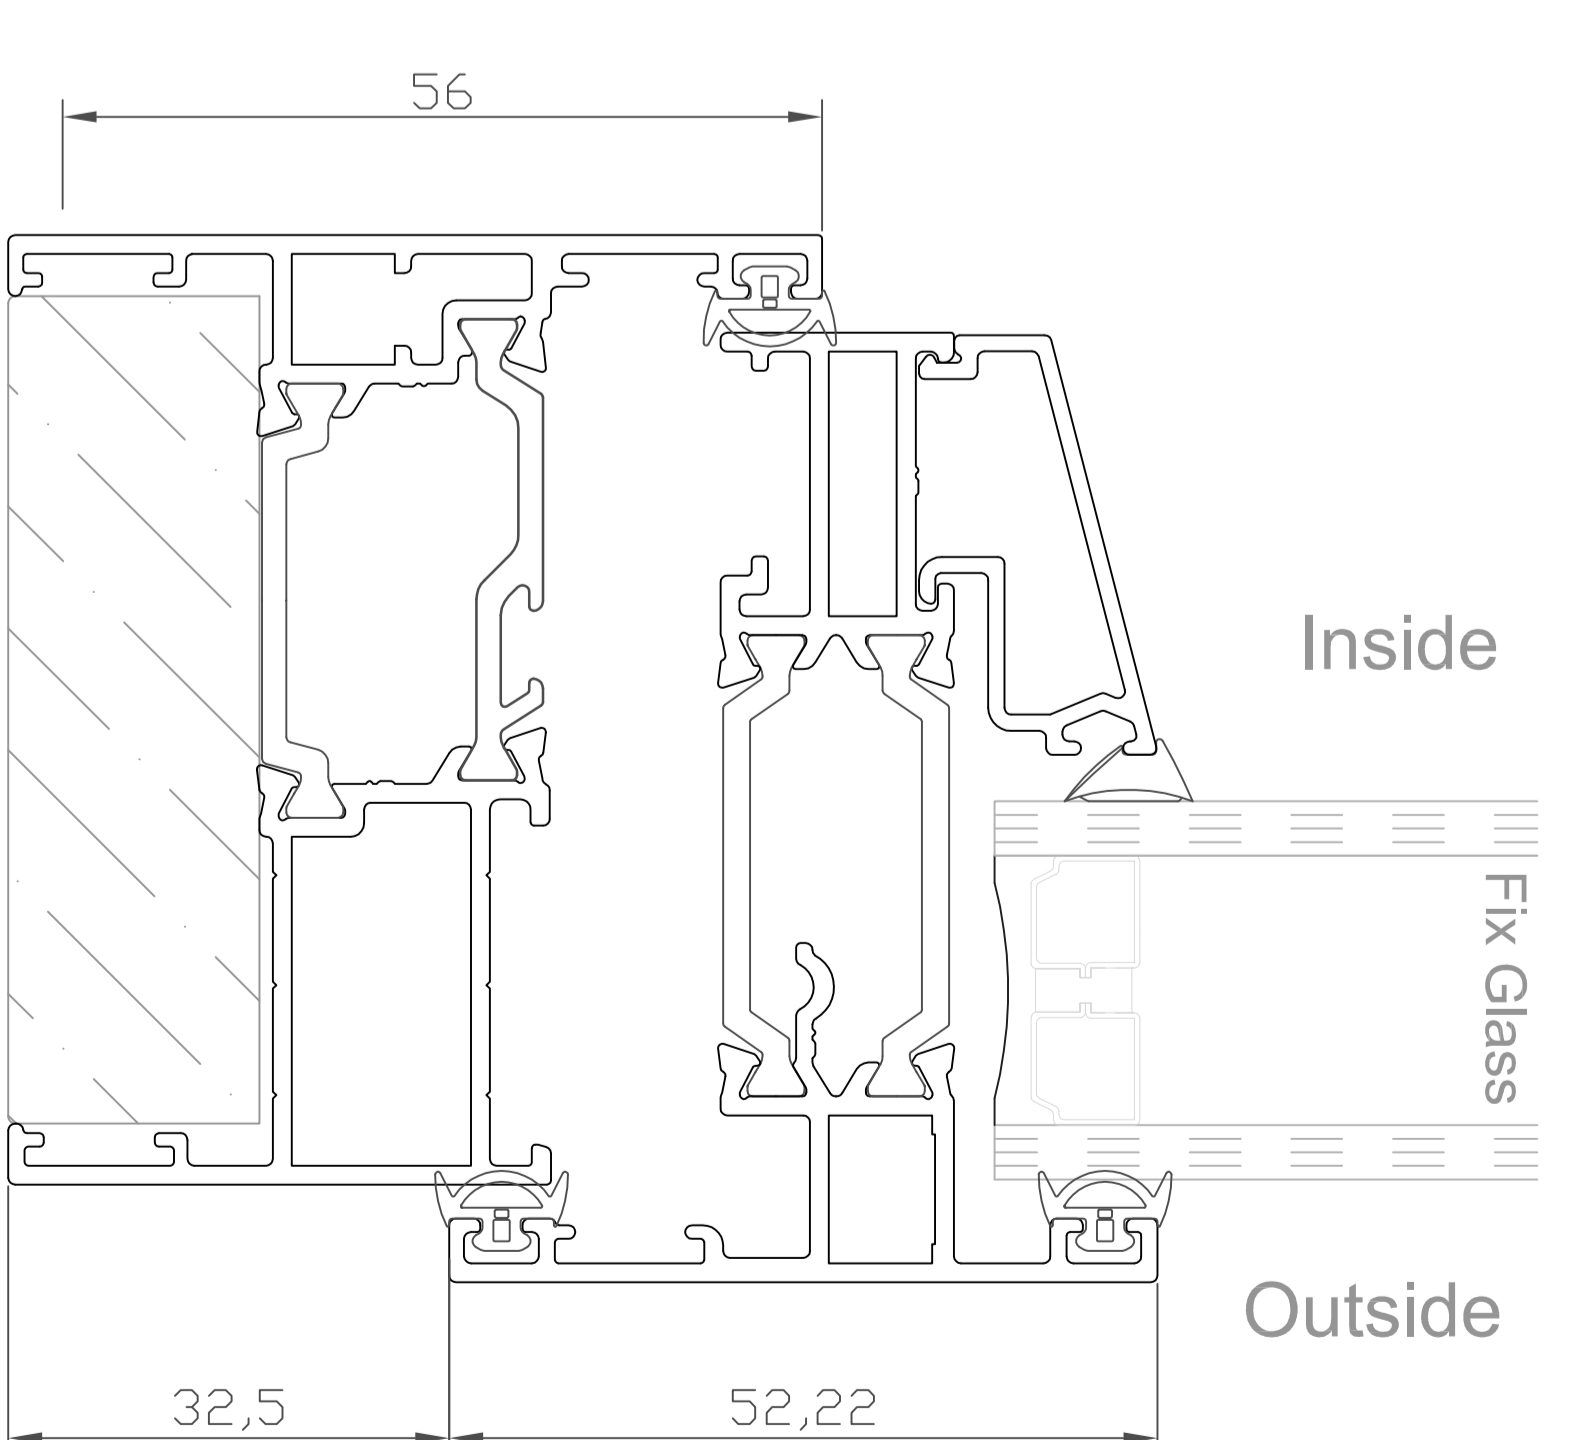

f **Casement Open Out Slim Internal Beaded**

Stayfix Polyamide System

f **Casement Open Out Slim Internal Beaded
Fix Glass Joined by coupling bar**

Stayfix Polyamide System

f **Casement Open Out Slim Internal Beaded**

Stayfix Polyamide System