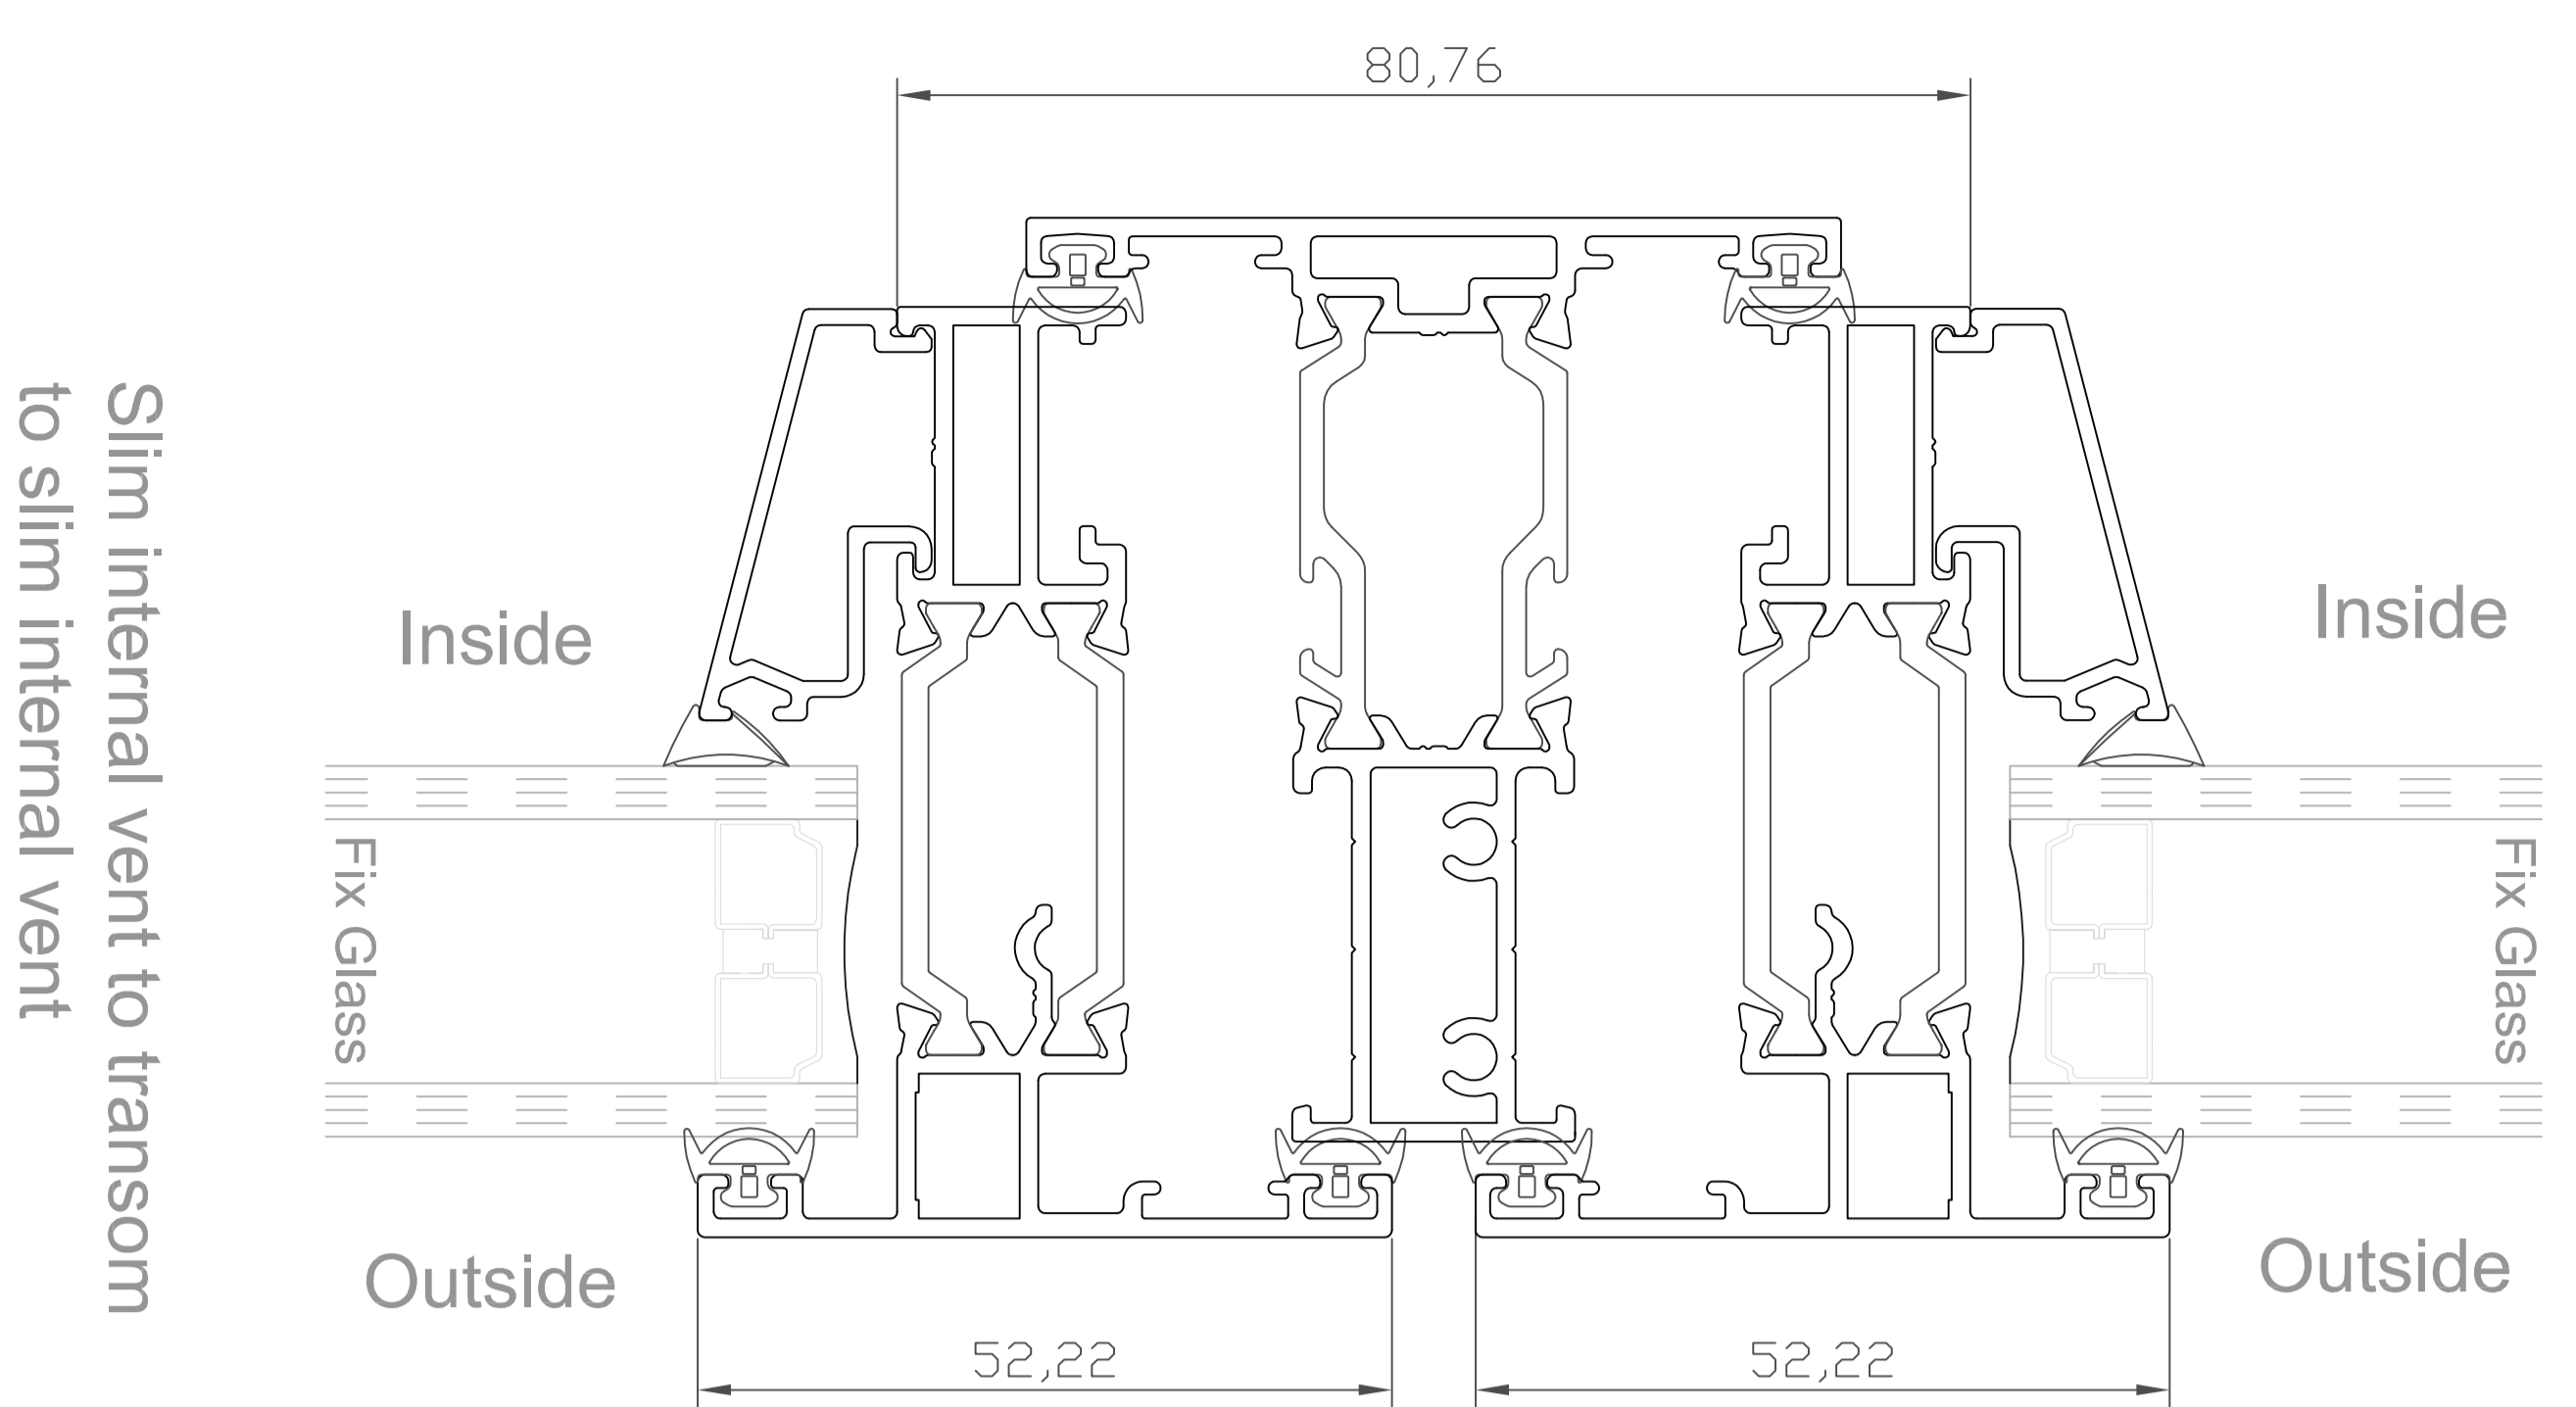

f **Casement Open Out Slim Internal Beaded**

Stayfix Polyamide System

f **Casement Open Out Slim Internal Beaded
Fix Glass Joined by coupling bar**

Stayfix Polyamide System

f **Casement Open Out Slim Internal Beaded**

Stayfix Polyamide System